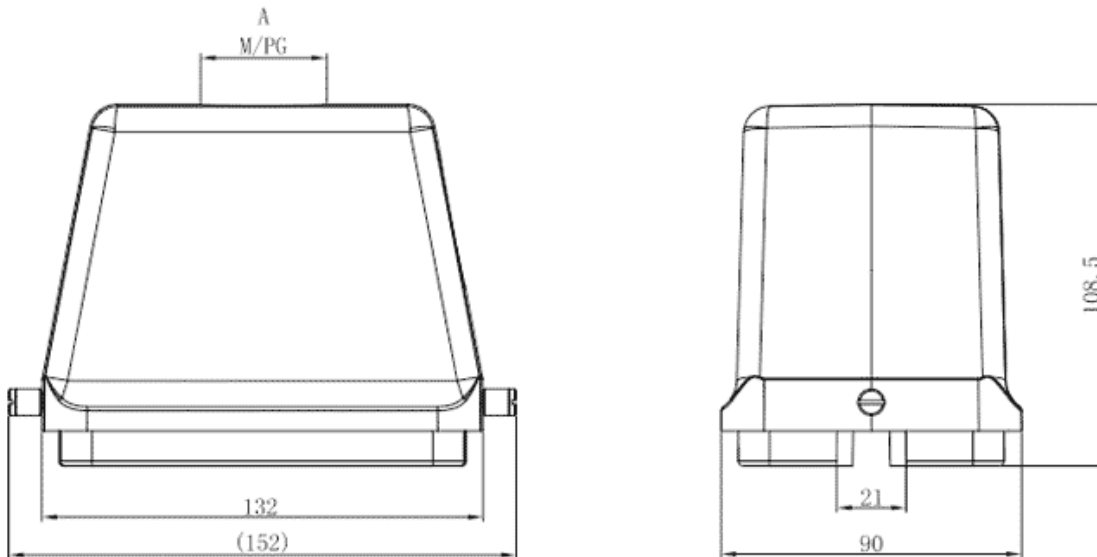

Product Type: Heavy-duty Connector Housing

Product Name: S48B-TE-2B-  
PG42

Product Description: S48B Hoods, top entry, 2 bolts, PG42 thread

## Product Size