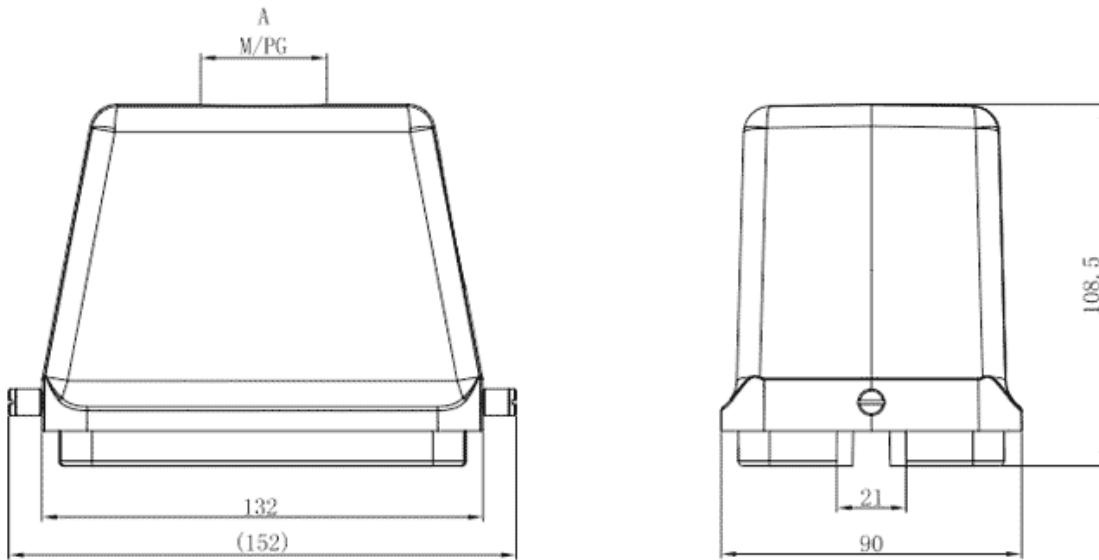

Product Type: Heavy-duty Connector Housing

Product Name: S48B-TE-2B-PG29

Product Description: S48B Hoods, top entry, 2 bolts, PG29 thread

Product Size

Parameters

☞ SUPU ID	S48B-TE-2B-PG29
☞ Protection Level	IP65
☞ Operating temperature range	-40°C~+125°C
☞ Color	Grey

☞ Thread type	PG29
☞ Category	Housing
☞ Mechanical endurance	≥500

Technical data

☞ Sealing material	NBR
☞ Housing Material	Die-Cast Aluminum

Commercial data

☞ Order No	S48B-TE-2B-PG29
☞ Packing unit	PCS
☞ Minimum order quantity	1