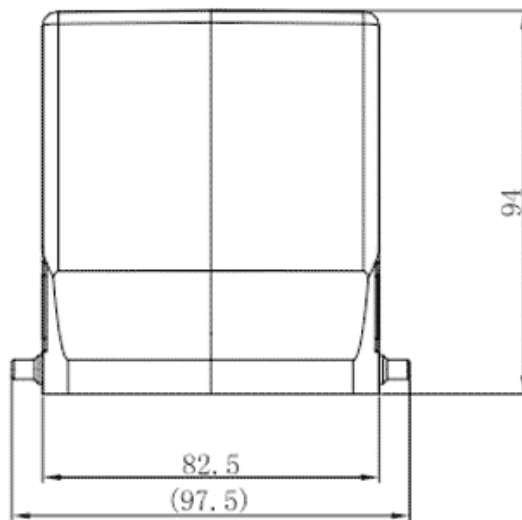

Product Type: Heavy-duty Connector Housing

Product Name: S32B-SE-4B-PG29

Product Description: S32B Hoods, side entry, 4 bolts, PG29 thread

## Product Size

## Parameters

⌘ SUPU ID	S32B-SE-4B-PG29
⌘ Protection Level	IP65
⌘ Operating temperature range	-40°C~+125°C
⌘ Color	Grey

☞ Thread type	PG29
☞ Category	Housing
☞ Mechanical endurance	≥500