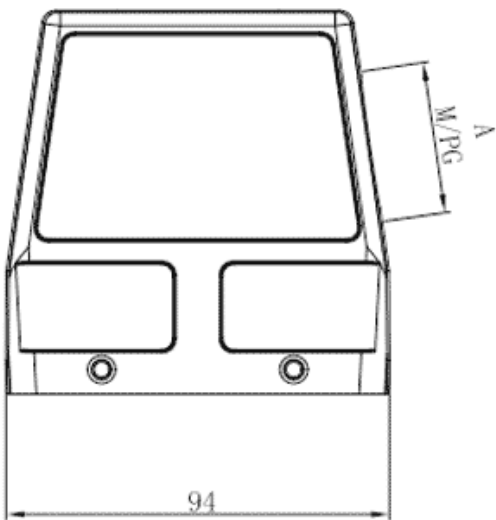

Product Type: Heavy-duty Connector Housing

Product Name: S32B-SE-4B-PG29

Product Description: S32B Hoods, side entry, 4 bolts, PG29 thread

## Product Size