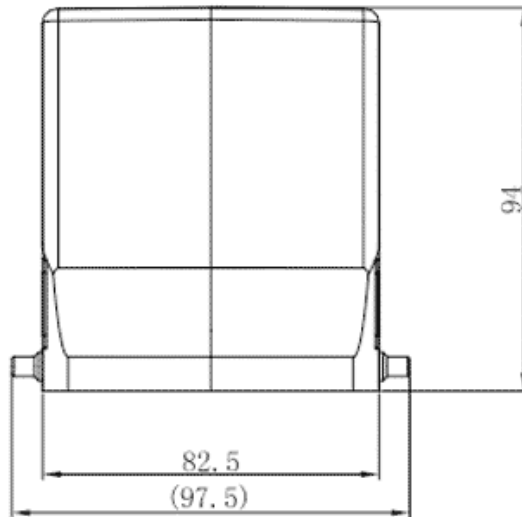

Product Type: Heavy-duty Connector Housing

Product Name: S32B-SE-4B-M50

Product Description: S32B Hoods, side entry, 4 bolts, M50 thread

Product Size

Parameters

☞ SUPU ID	S32B-SE-4B-M50
☞ Protection Level	IP65
☞ Operating temperature range	-40°C~+125°C
☞ Color	Grey

☞ Thread type	M50
☞ Category	Housing
☞ Mechanical endurance	≥500

Technical data

☞ Sealing material	NBR
☞ Housing Material	Die-Cast Aluminum

Commercial data

☞ Order No	S32B-SE-4B-M50
☞ Packing unit	PCS
☞ Minimum order quantity	1