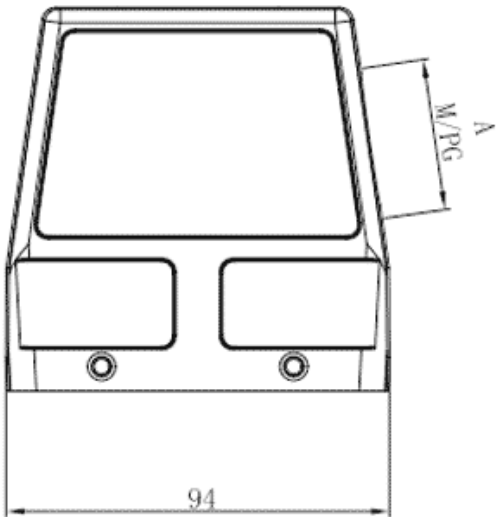

Product Type: Heavy-duty Connector Housing

Product Name: S32B-SE-4B-M50

Product Description: S32B Hoods, side entry, 4 bolts, M50 thread

Product Size

Parameters

☞ SUPU ID	S32B-SE-4B-M50
☞ Protection Level	IP65
☞ Operating temperature range	-40°C~+125°C
☞ Color	Grey

☞ Thread type	M50
☞ Category	Housing
☞ Mechanical endurance	≥500

Technical data

☞ Sealing material	NBR
☞ Housing Material	Die-Cast Aluminum

Commercial data

☞ Order No	S32B-SE-4B-M50
☞ Packing unit	PCS
☞ Minimum order quantity	1