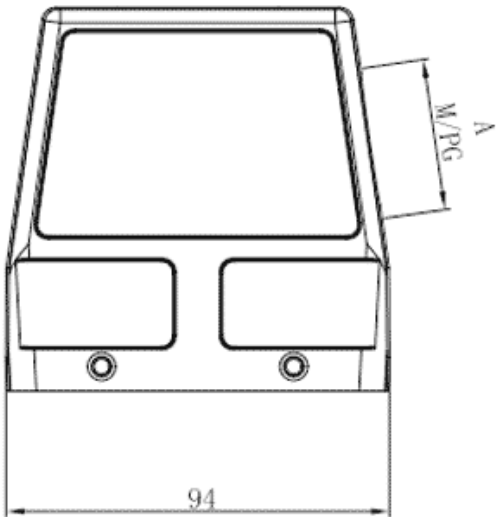

Product Type: Heavy-duty Connector Housing

Product Name: S32B-SE-4B-M40

Product Description: S32B Hoods, side entry, 4 bolts, M40 thread

Product Size

Parameters

☞ SUPU ID	S32B-SE-4B-M40
☞ Protection Level	IP65
☞ Operating temperature range	-40°C~+125°C
☞ Color	Grey

☞ Thread type	M40
☞ Category	Housing
☞ Mechanical endurance	≥500

Technical data

☞ Sealing material	NBR
☞ Housing Material	Die-Cast Aluminum

Commercial data

☞ Order No	S32B-SE-4B-M40
☞ Packing unit	PCS
☞ Minimum order quantity	1