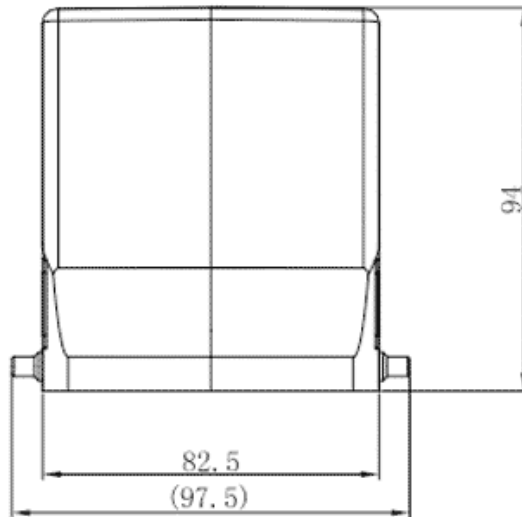

Product Type: Heavy-duty Connector Housing

Product Name: S32B-SE-4B-M40

Product Description: S32B Hoods, side entry, 4 bolts, M40 thread

Product Size

Parameters

☞ SUPU ID	S32B-SE-4B-M40
☞ Protection Level	IP65
☞ Operating temperature range	-40°C~+125°C
☞ Color	Grey

☞ Thread type	M40
☞ Category	Housing
☞ Mechanical endurance	≥500

Technical data

☞ Sealing material	NBR
☞ Housing Material	Die-Cast Aluminum

Commercial data

☞ Order No	S32B-SE-4B-M40
☞ Packing unit	PCS
☞ Minimum order quantity	1