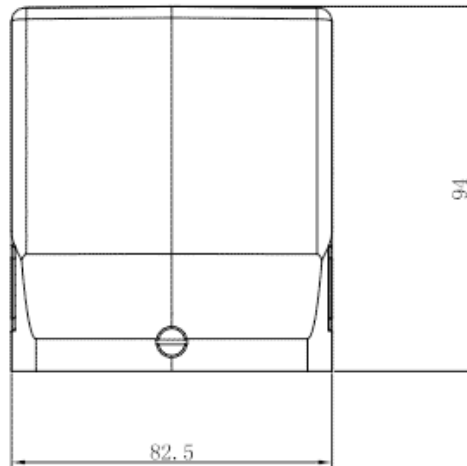

Product Type: Heavy-duty Connector Housing

Product Name: S32B-TE-2B-M50

Product Description: S32B Hoods, top entry, 2 bolts, M50 thread

Product Size

Parameters

☞ SUPU ID	S32B-TE-2B-M50
☞ Protection Level	IP65
☞ Operating temperature range	-40°C~+125°C
☞ Color	Grey

☞ Thread type	M50
☞ Category	Housing
☞ Mechanical endurance	≥500

Technical data

☞ Sealing material	NBR
☞ Housing Material	Die-Cast Aluminum

Commercial data

☞ Order No	S32B-TE-2B-M50
☞ Packing unit	PCS
☞ Minimum order quantity	1