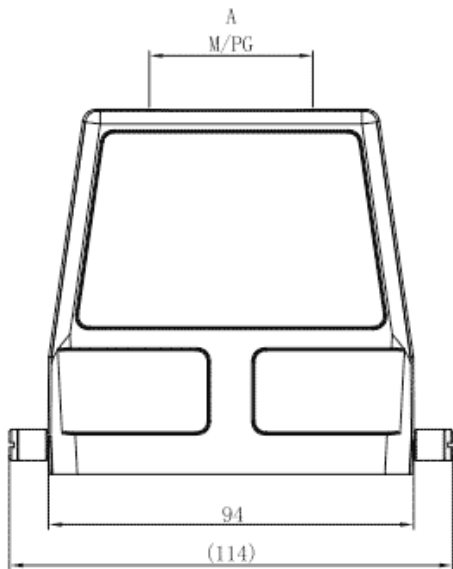

Product Type: Heavy-duty Connector Housing

Product Name: S32B-TE-2B-M50

Product Description: S32B Hoods, top entry, 2 bolts, M50 thread

Product Size

Parameters

☞ SUPU ID	S32B-TE-2B-M50
☞ Protection Level	IP65
☞ Operating temperature range	-40°C~+125°C
☞ Color	Grey

☞ Thread type	M50
☞ Category	Housing
☞ Mechanical endurance	≥500

Technical data

☞ Sealing material	NBR
☞ Housing Material	Die-Cast Aluminum

Commercial data

☞ Order No	S32B-TE-2B-M50
☞ Packing unit	PCS
☞ Minimum order quantity	1