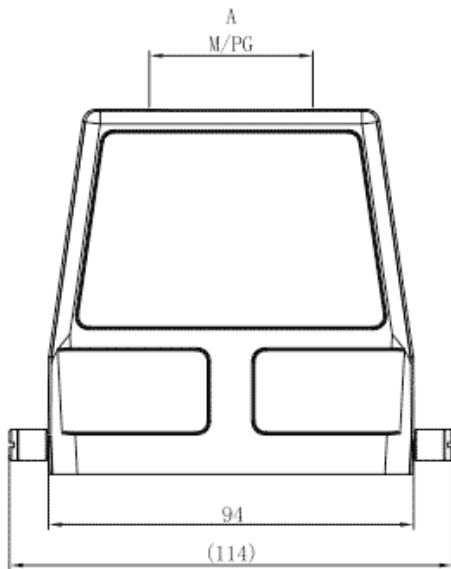

Product Type: Heavy-duty Connector Housing

Product Name: S32B-TE-2B-M40

Product Description: S32B Hoods, top entry, 2 bolts, M40 thread

## Product Size