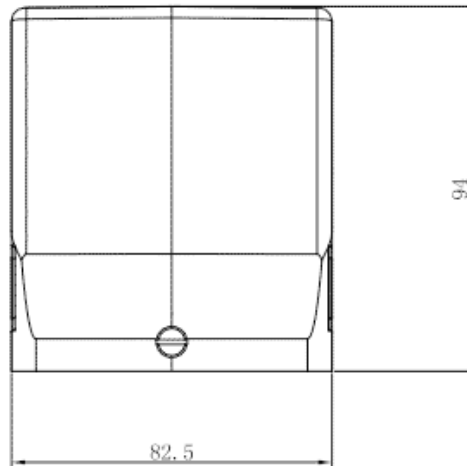

Product Type: Heavy-duty Connector Housing

Product Name: S32B-TE-2B-M40

Product Description: S32B Hoods, top entry, 2 bolts, M40 thread

## Product Size