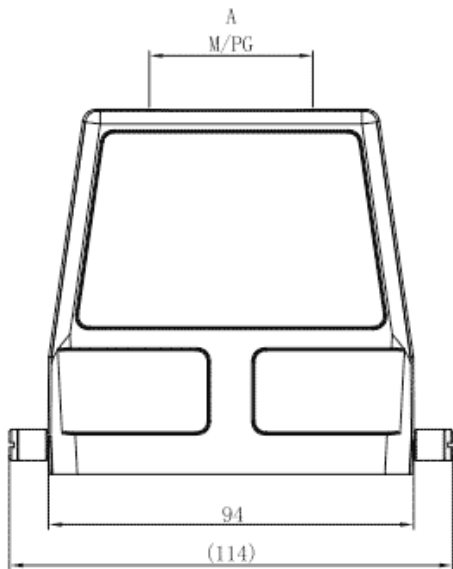

Product Type: Heavy-duty Connector Housing

Product Name: S32B-TE-2B-M32

Product Description: S32B Hoods, top entry, 2 bolts, M32 thread

Product Size

Parameters

☞ SUPU ID	S32B-TE-2B-M32
☞ Protection Level	IP65
☞ Operating temperature range	-40°C~+125°C
☞ Color	Grey

☞ Thread type	M32
☞ Category	Housing
☞ Mechanical endurance	≥500

Technical data

☞ Sealing material	NBR
☞ Housing Material	Die-Cast Aluminum

Commercial data

☞ Order No	S32B-TE-2B-M32
☞ Packing unit	PCS
☞ Minimum order quantity	1