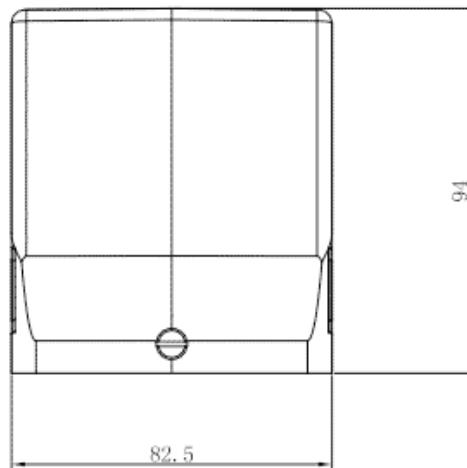

Product Type: Heavy-duty Connector Housing

Product Name: S32B-TE-2B-M32

Product Description: S32B Hoods, top entry, 2 bolts, M32 thread

Product Size

Parameters

☞ SUPU ID	S32B-TE-2B-M32
☞ Protection Level	IP65
☞ Operating temperature range	-40°C~+125°C
☞ Color	Grey

☞ Thread type	M32
☞ Category	Housing
☞ Mechanical endurance	≥500

Technical data

☞ Sealing material	NBR
☞ Housing Material	Die-Cast Aluminum

Commercial data

☞ Order No	S32B-TE-2B-M32
☞ Packing unit	PCS
☞ Minimum order quantity	1