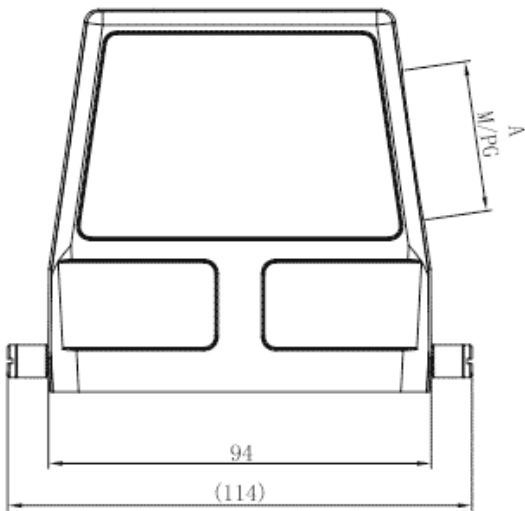

Product Type: Heavy-duty Connector Housing

Product Name: S32B-SE-2B-M40

Product Description: S32B Hoods, side entry, 2 bolts, M40 thread

## Product Size