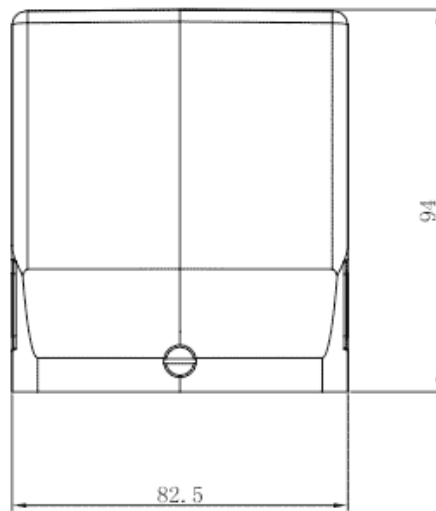

Product Type: Heavy-duty Connector Housing

Product Name: S32B-SE-2B-M40

Product Description: S32B Hoods, side entry, 2 bolts, M40 thread

## Product Size