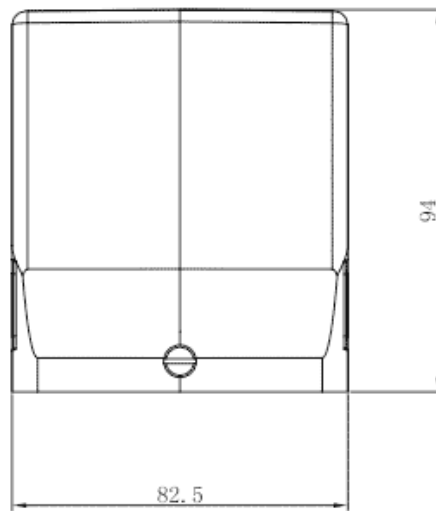

Product Type: Heavy-duty Connector Housing

Product Name: S32B-SE-2B-M32

Product Description: S32B Hoods, side entry, 2 bolts, M32 thread

## Product Size