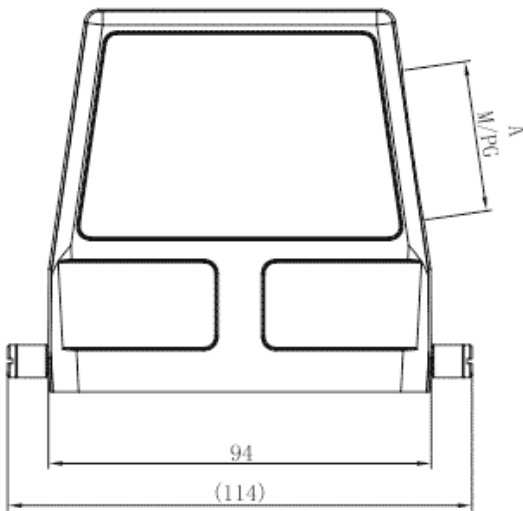

Product Type: Heavy-duty Connector Housing

Product Name: S32B-SE-2B-M32

Product Description: S32B Hoods, side entry, 2 bolts, M32 thread

## Product Size