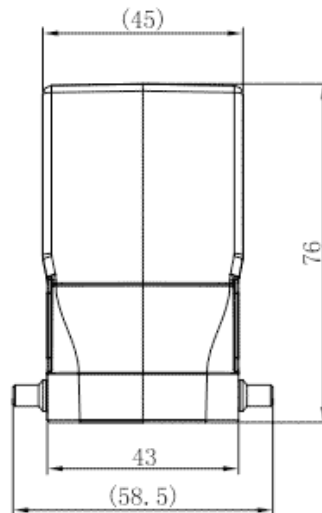

Product Type: Heavy-duty Connector Housing

Product Name: S24B-TEH-4B-PG21

Product Description: S24B Hoods, top entry, high construction, 4 bolts, PG21 thread

Product Size

Parameters

☞ SUPU ID	S24B-TEH-4B-PG21
☞ Protection Level	IP65
☞ Operating temperature range	-40°C~+125°C
☞ Color	Grey

☞ Thread type	PG21
☞ Category	Housing
☞ Mechanical endurance	≥500

Technical data

☞ Sealing material	NBR
☞ Housing Material	Die-Cast Aluminum

Commercial data

☞ Order No	S24B-TEH-4B-PG21
☞ Packing unit	PCS
☞ Minimum order quantity	1