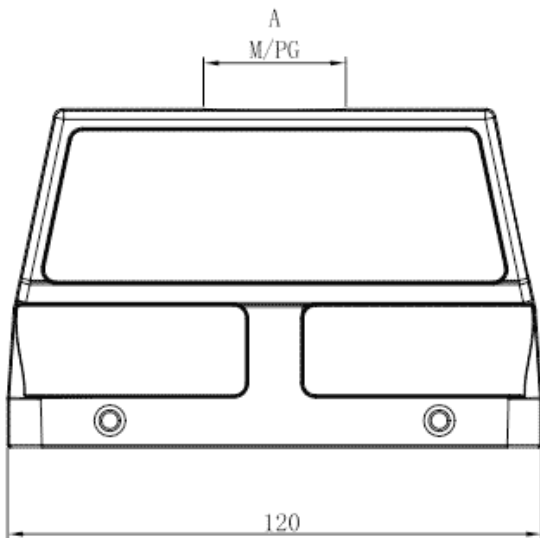

Product Type: Heavy-duty Connector Housing

Product Name: S24B-TEH-4B-PG21

Product Description: S24B Hoods, top entry, high construction, 4 bolts, PG21 thread

Product Size

Parameters

☞ SUPU ID	S24B-TEH-4B-PG21
☞ Protection Level	IP65
☞ Operating temperature range	-40°C~+125°C
☞ Color	Grey