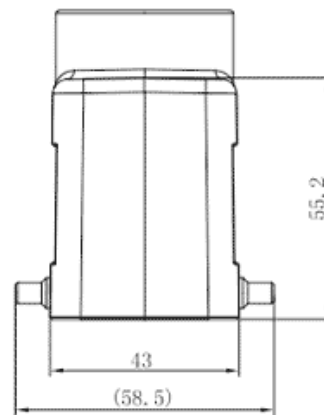

Product Type: Heavy-duty Connector Housing

Product Name: S24B-TE-4B-PG21

Product Description: S24B Hoods, top entry, 4 bolts, PG21 thread

Product Size

Parameters

☞ SUPU ID	S24B-TE-4B-PG21
☞ Protection Level	IP65
☞ Operating temperature range	-40°C~+125°C
☞ Color	Grey

☞ Thread type	PG21
☞ Category	Housing
☞ Mechanical endurance	≥500

Technical data

☞ Sealing material	NBR
☞ Housing Material	Die-Cast Aluminum

Commercial data

☞ Order No	S24B-TE-4B-PG21
☞ Packing unit	PCS
☞ Minimum order quantity	1