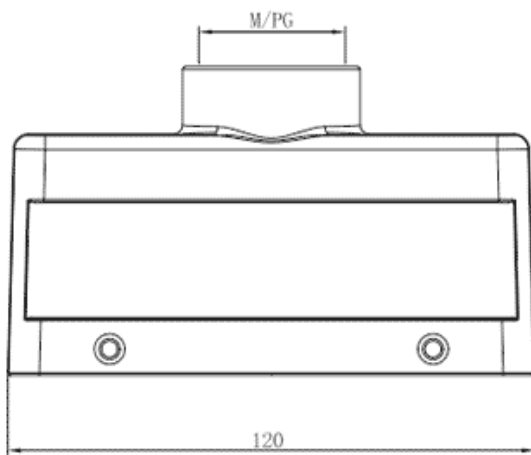

Product Type: Heavy-duty Connector Housing

Product Name: S24B-TE-4B-PG21

Product Description: S24B Hoods, top entry, 4 bolts, PG21 thread

Product Size

Parameters

☞ SUPU ID	S24B-TE-4B-PG21
☞ Protection Level	IP65
☞ Operating temperature range	-40°C~+125°C
☞ Color	Grey

☞ Thread type	PG21
☞ Category	Housing
☞ Mechanical endurance	≥500

Technical data

☞ Sealing material	NBR
☞ Housing Material	Die-Cast Aluminum

Commercial data

☞ Order No	S24B-TE-4B-PG21
☞ Packing unit	PCS
☞ Minimum order quantity	1