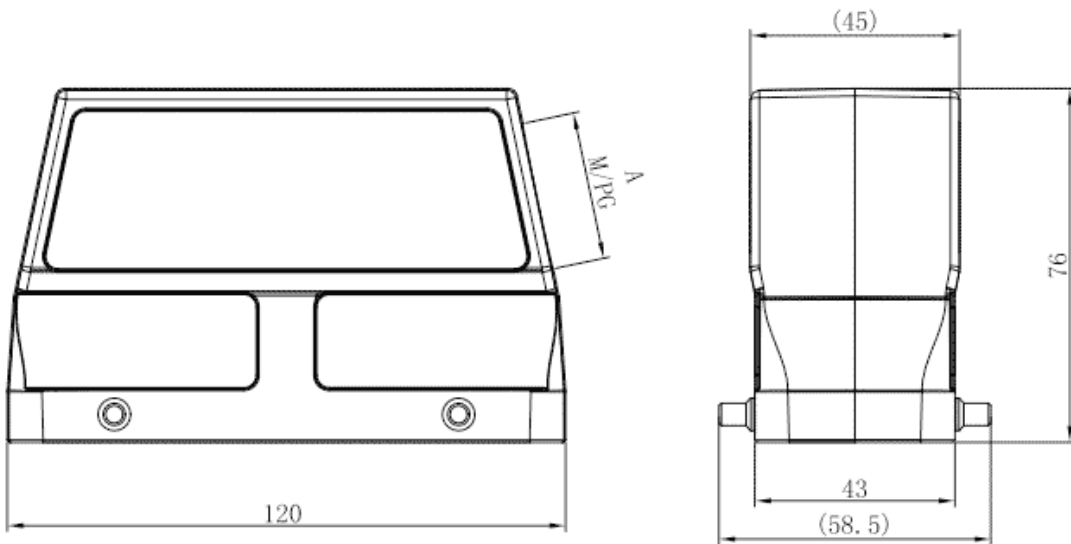

Product Type: Heavy-duty Connector Housing

Product Name: S24B-SEH-4B-PG21

Product Description: S24B Hoods, side entry, high construction, 4 bolts, PG21 thread

## Product Size