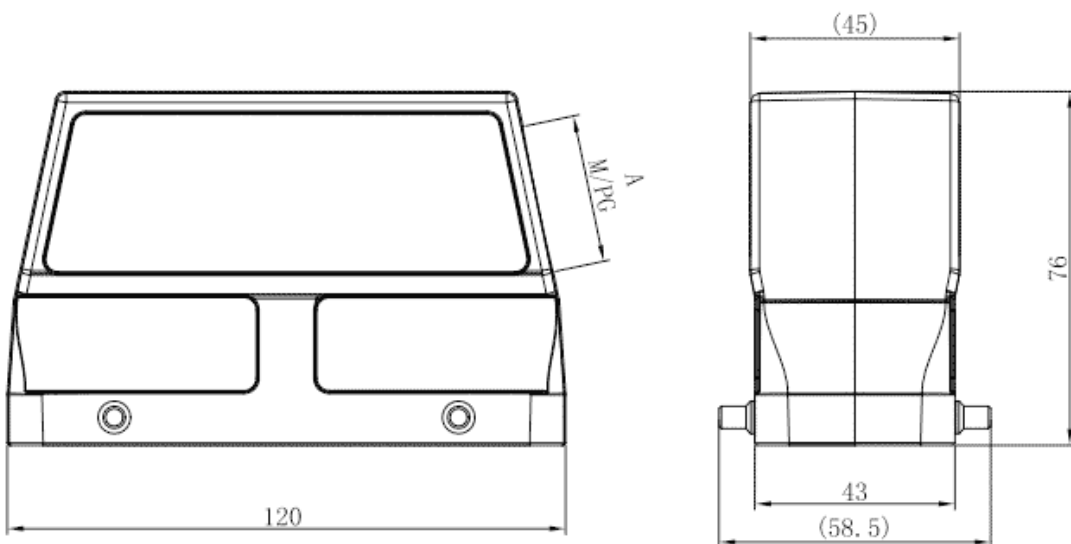

Product Type: Heavy-duty Connector Housing

Product Name: S24B-SEH-4B-PG21

Product Description: S24B Hoods, side entry, high construction, 4 bolts, PG21 thread

### Product Size