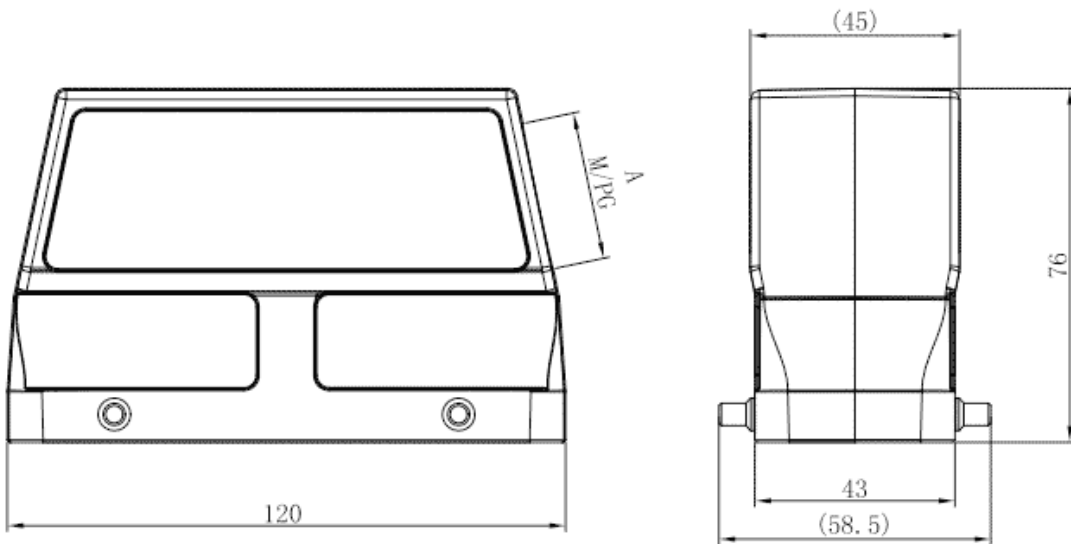

Product Type: Heavy-duty Connector Housing

Product Name: S24B-SEH-4B-M32

Product Description: S24B Hoods, side entry, high construction, 4 bolts, M32 thread

Product Size

Parameters

⌘ SUPU ID	S24B-SEH-4B-M32
⌘ Protection Level	IP65
⌘ Operating temperature range	-40°C~+125°C
⌘ Color	Grey

☞ Thread type	M32
☞ Category	Housing
☞ Mechanical endurance	≥500

Technical data

☞ Sealing material	NBR
☞ Housing Material	Die-Cast Aluminum

Commercial data

☞ Order No	S24B-SEH-4B-M32
☞ Packing unit	PCS
☞ Minimum order quantity	1