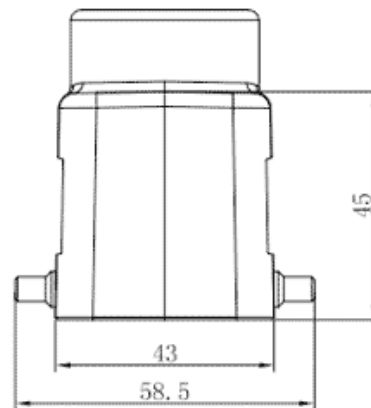

Product Type: Heavy-duty Connector Housing

Product Name: S16B-TE-4B-PG21

Product Description: S16B Hoods, top entry, 4 bolts, PG21 thread

## Product Size