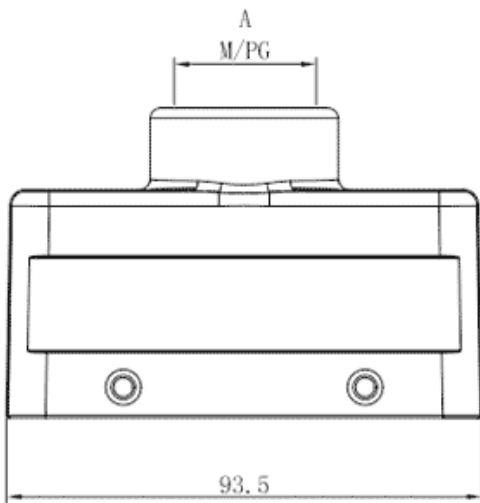

Product Type: Heavy-duty Connector Housing

Product Name: S16B-TE-4B-PG21

Product Description: S16B Hoods, top entry, 4 bolts, PG21 thread

## Product Size