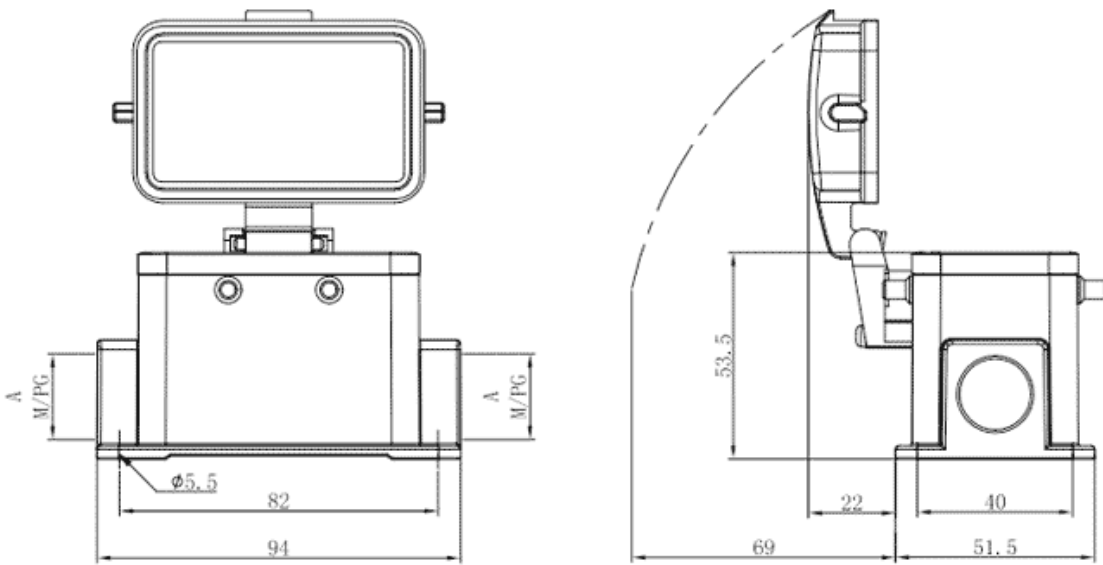

Product Type: Heavy-duty Connector Housing

Product Name:S10B-SM-4B-M20-PC

Product Description: S10B Housings,metal,4 blots,surface mounting,M20 thread,plastic cover

Product Size

Parameters

☞ SUPU ID	S10B-SM-4B-M20-PC
☞ Protection Level	IP65
☞ Operating temperature range	-40°C~+125°C
☞ Color	Grey

☞ Thread type	M20
☞ Category	Base
☞ Mechanical endurance	≥500

Technical data

☞ Sealing material	NBR
☞ Housing Material	Die-Cast Aluminum

Commercial data

☞ Order No	S10B-SM-4B-M20-PC
☞ Packing unit	PCS
☞ Minimum order quantity	1