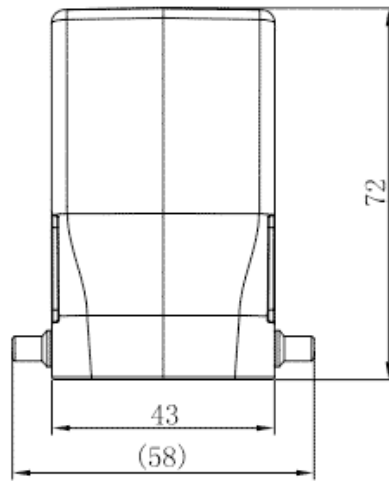

Product Type: Heavy-duty Connector Housing

Product Name: S10B-TEH-4B-PG21

Product Description: S10B Hoods, top entry, high construction, 4 bolts, PG21 thread

## Product Size