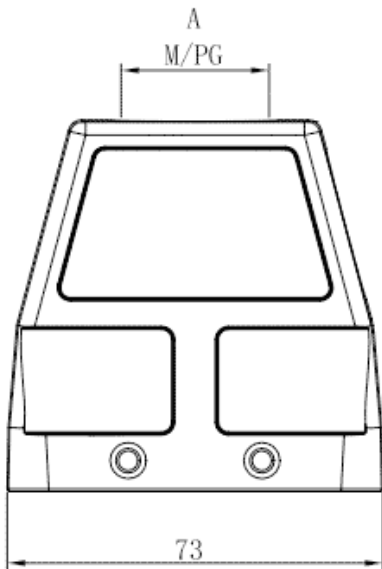

Product Type: Heavy-duty Connector Housing

Product Name: S10B-TEH-4B-PG21

Product Description: S10B Hoods, top entry, high construction, 4 bolts, PG21 thread

## Product Size