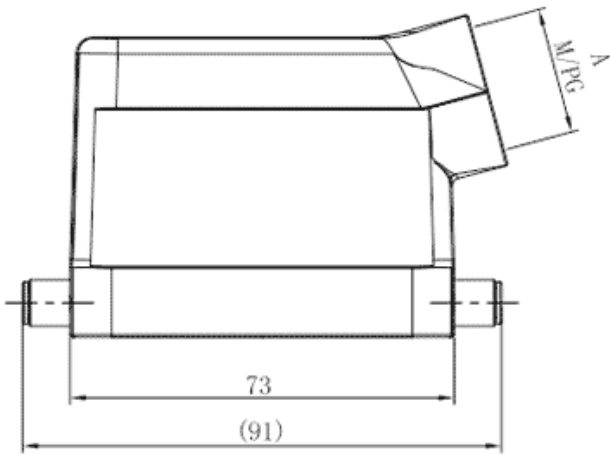

Product Type: Heavy-duty Connector Housing

Product Name: S10B-SE-2B-M20

Product Description: S10B Hoods, side entry, 2 bolts, M20 thread

Product Size

Parameters

☞ SUPU ID	S10B-SE-2B-M20
☞ Protection Level	IP65
☞ Operating temperature range	-40°C~+125°C
☞ Color	Grey

☞ Thread type	M20
☞ Category	Housing
☞ Mechanical endurance	≥500

Technical data

☞ Sealing material	NBR
☞ Housing Material	Die-Cast Aluminum

Commercial data

☞ Order No	S10B-SE-2B-M20
☞ Packing unit	PCS
☞ Minimum order quantity	1