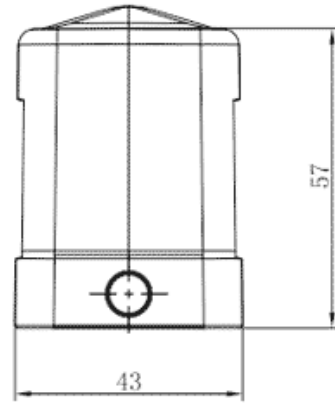

Product Type: Heavy-duty Connector Housing

Product Name: S10B-SE-2B-M20

Product Description: S10B Hoods, side entry, 2 bolts, M20 thread

Product Size

Parameters

☞ SUPU ID	S10B-SE-2B-M20
☞ Protection Level	IP65
☞ Operating temperature range	-40°C~+125°C
☞ Color	Grey

☞ Thread type	M20
☞ Category	Housing
☞ Mechanical endurance	≥500

Technical data

☞ Sealing material	NBR
☞ Housing Material	Die-Cast Aluminum

Commercial data

☞ Order No	S10B-SE-2B-M20
☞ Packing unit	PCS
☞ Minimum order quantity	1