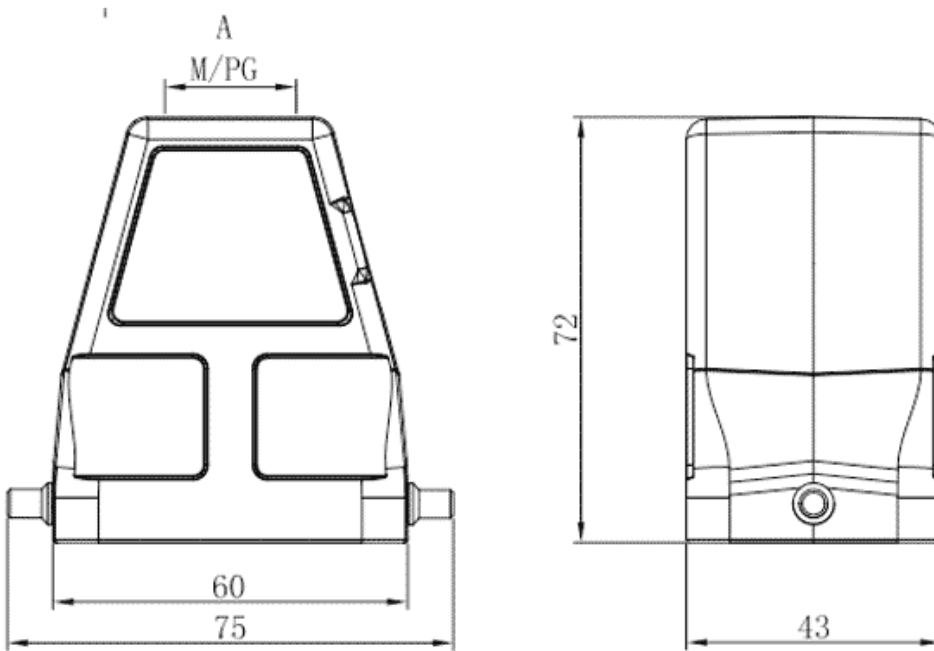

Product Type: Heavy-duty Connector Housing

Product Name: S6B-TEH-2B-M25

Product Description: S6B Hoods, top entry, high construction, 2 bolts, M25 thread

Product Size

Parameters

⌘ SUPU ID	S6B-TEH-2B-M25
⌘ Protection Level	IP65
⌘ Operating temperature range	-40°C~+125°C
⌘ Color	Grey

☞ Thread type	M25
☞ Category	Housing
☞ Mechanical endurance	≥500

Technical data

☞ Sealing material	NBR
☞ Housing Material	Die-Cast Aluminum

Commercial data

☞ Order No	S6B-TEH-2B-M25
☞ Packing unit	PCS
☞ Minimum order quantity	1