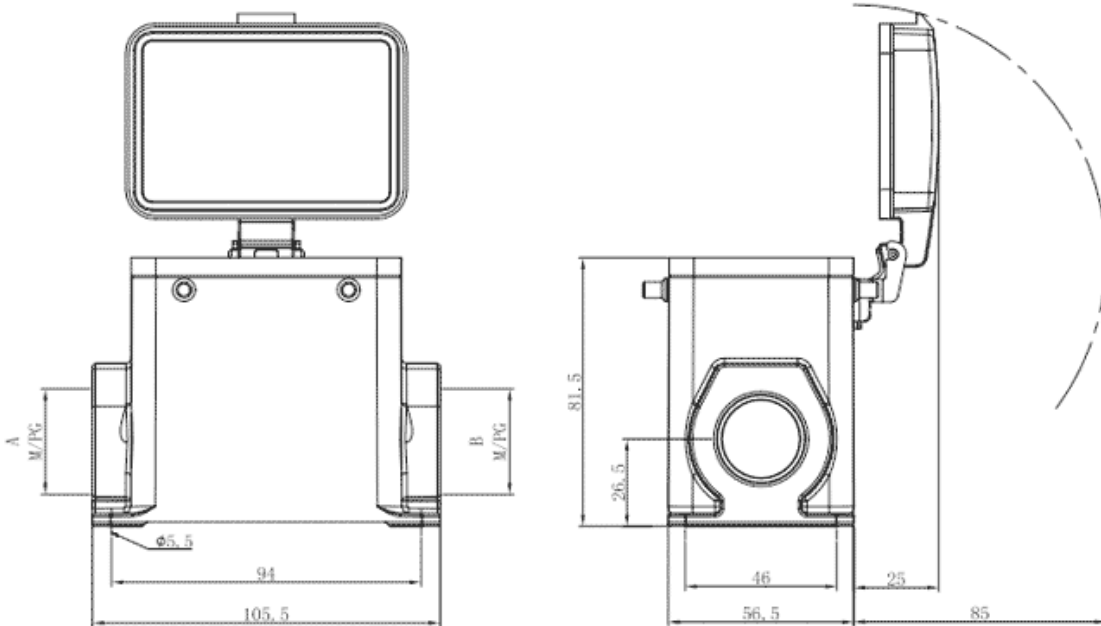

Product Type: Heavy-duty Connector Housing

Product Name: S32A-SM-4B-2M32-PC

Product Description: S32A Housings, 4 bolts, surface mounting, 2xM32 thread, plastic cover

**Product Size**

**Parameters**

☞ SUPU ID	S32A-SM-4B-2M32-PC
☞ Protection Level	IP65
☞ Operating temperature range	-40°C~+125°C
☞ Color	Grey