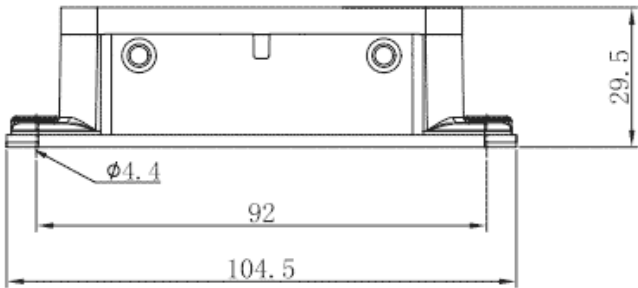

Product Type: Heavy-duty Connector Housing

Product Name:S32A-BM-4B

Product Description: S32A Housings,4 blots,bulkhead mounting

Product Size

Parameters

<p>☞ SUPU ID</p>	S32A-BM-4B
<p>☞ Protection Level</p>	IP65
<p>☞ Operating temperature range</p>	-40°C~+125°C
<p>☞ Color</p>	Grey

☞ Thread type	/
☞ Category	Base
☞ Mechanical endurance	≥500

Technical data

☞ Sealing material	NBR
☞ Housing Material	Die-Cast Aluminum

Commercial data

☞ Order No	S32A-BM-4B
☞ Packing unit	PCS
☞ Minimum order quantity	1