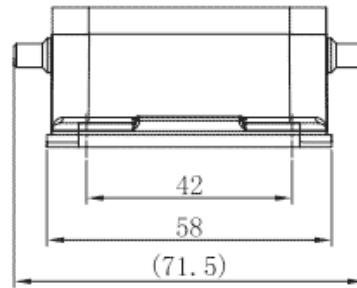

Product Type: Heavy-duty Connector Housing

Product Name:S32A-BM-4B

Product Description: S32A Housings,4 blots,bulkhead mounting

Product Size

Parameters

<p>☞ SUPU ID</p>	S32A-BM-4B
<p>☞ Protection Level</p>	IP65
<p>☞ Operating temperature range</p>	-40°C~+125°C
<p>☞ Color</p>	Grey

☞ Thread type	/
☞ Category	Base
☞ Mechanical endurance	≥500

Technical data

☞ Sealing material	NBR
☞ Housing Material	Die-Cast Aluminum

Commercial data

☞ Order No	S32A-BM-4B
☞ Packing unit	PCS
☞ Minimum order quantity	1