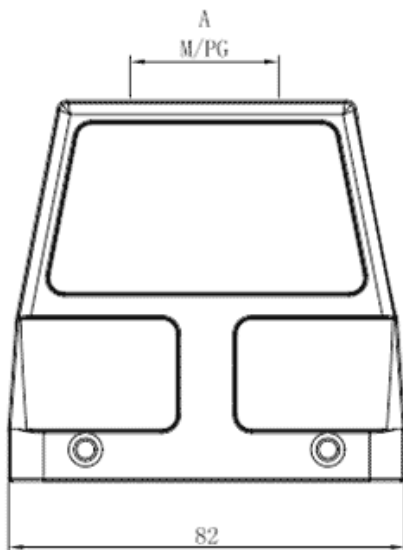

Product Type: Heavy-duty Connector Housing

Product Name: S32A-TEH-4B-
PG29

Product Description: S32A Hoods, top entry, high construction, 4 bolts, PG29 thread

Product Size

Parameters

⌘ SUPU ID	S32A-TEH-4B-PG29
⌘ Protection Level	IP65
⌘ Operating temperature range	-40°C~+125°C
⌘ Color	Grey

☞ Thread type	PG29
☞ Category	Housing
☞ Mechanical endurance	≥500

Technical data

☞ Sealing material	NBR
☞ Housing Material	Die-Cast Aluminum

Commercial data

☞ Order No	S32A-TEH-4B-PG29
☞ Packing unit	PCS
☞ Minimum order quantity	1