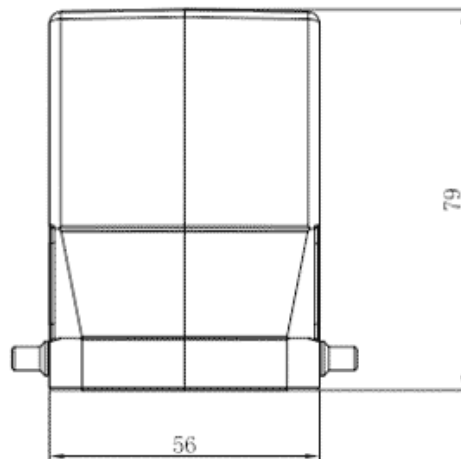

Product Type: Heavy-duty Connector Housing

Product Name: S32A-TEH-4B-
PG29

Product Description: S32A Hoods, top entry, high construction, 4 bolts, PG29 thread

Product Size

Parameters

⌘ SUPU ID	S32A-TEH-4B-PG29
⌘ Protection Level	IP65
⌘ Operating temperature range	-40°C~+125°C
⌘ Color	Grey

☞ Thread type	PG29
☞ Category	Housing
☞ Mechanical endurance	≥500

Technical data

☞ Sealing material	NBR
☞ Housing Material	Die-Cast Aluminum

Commercial data

☞ Order No	S32A-TEH-4B-PG29
☞ Packing unit	PCS
☞ Minimum order quantity	1