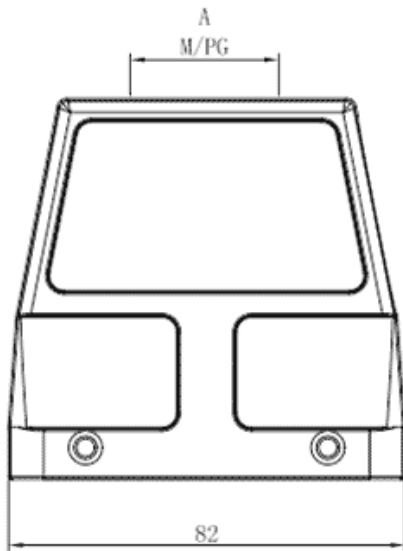

Product Type: Heavy-duty Connector Housing

Product Name: S32A-TEH-4B-M32

Product Description: S32A Hoods, top entry, high construction, 4 bolts, M32 thread

Product Size

Parameters

☞ SUPU ID	S32A-TEH-4B-M32
☞ Protection Level	IP65
☞ Operating temperature range	-40°C~+125°C
☞ Color	Grey

☞ Thread type	M32
☞ Category	Housing
☞ Mechanical endurance	≥500

Technical data

☞ Sealing material	NBR
☞ Housing Material	Die-Cast Aluminum

Commercial data

☞ Order No	S32A-TEH-4B-M32
☞ Packing unit	PCS
☞ Minimum order quantity	1