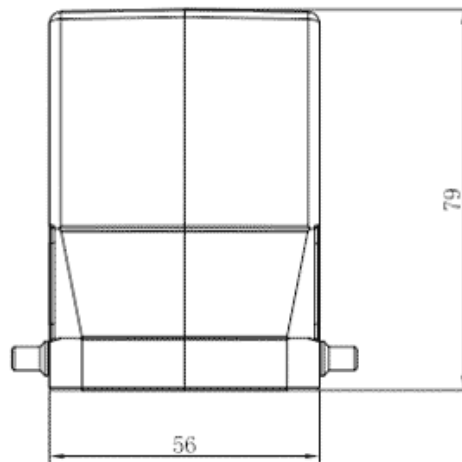

Product Type: Heavy-duty Connector Housing

Product Name: S32A-TEH-4B-M32

Product Description: S32A Hoods, top entry, high construction, 4 bolts, M32 thread

Product Size

Parameters

☞ SUPU ID	S32A-TEH-4B-M32
☞ Protection Level	IP65
☞ Operating temperature range	-40°C~+125°C
☞ Color	Grey

☞ Thread type	M32
☞ Category	Housing
☞ Mechanical endurance	≥500

Technical data

☞ Sealing material	NBR
☞ Housing Material	Die-Cast Aluminum

Commercial data

☞ Order No	S32A-TEH-4B-M32
☞ Packing unit	PCS
☞ Minimum order quantity	1