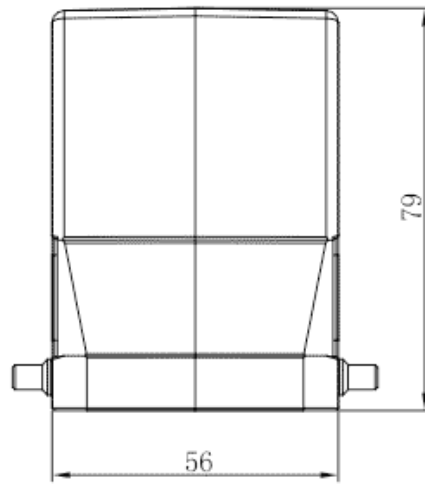

Product Type: Heavy-duty Connector Housing

Product Name: S32A-SEH-4B-M32

Product Description: S32A Hoods, side entry, high construction, 4 bolts, M32 thread

**Product Size**

**Parameters**

☞ SUPU ID	S32A-SEH-4B-M32
☞ Protection Level	IP65
☞ Operating temperature range	-40°C~+125°C
☞ Color	Grey