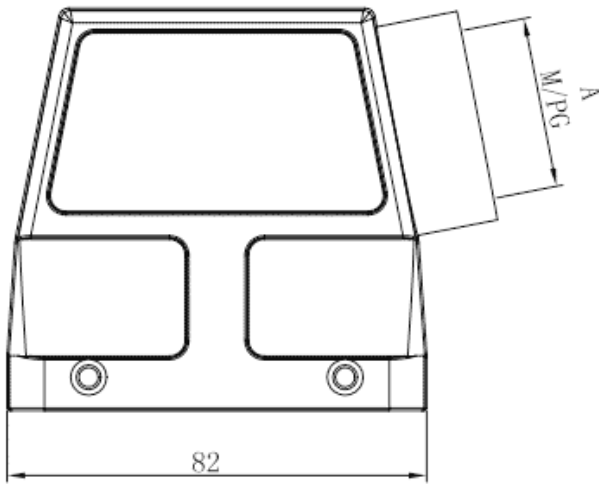

Product Type: Heavy-duty Connector Housing

Product Name: S32A-SEH-4B-M32

Product Description: S32A Hoods, side entry, high construction, 4 bolts, M32 thread

**Product Size**

**Parameters**

☞ SUPU ID	S32A-SEH-4B-M32
☞ Protection Level	IP65
☞ Operating temperature range	-40°C~+125°C
☞ Color	Grey