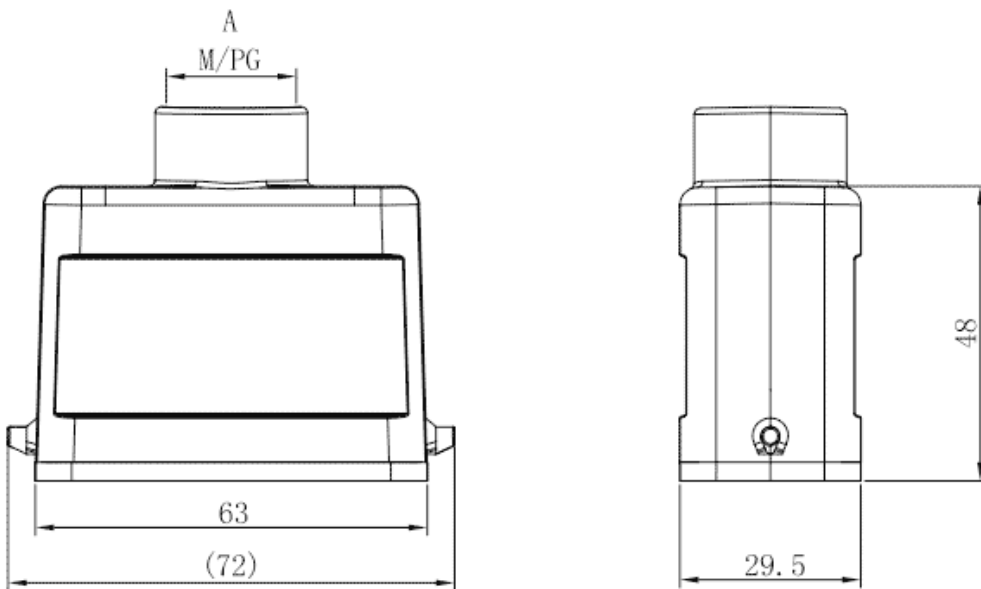

Product Type: Heavy-duty Connector Housing

Product Name: S10A-TE-2B-PG16

Product Description: S10A Hoods, top entry, 2 bolts, PG16 thread

Product Size

Parameters

☞ SUPU ID	S10A-TE-2B-PG16
☞ Protection Level	IP65
☞ Operating temperature range	-40°C~+125°C
☞ Color	Grey

☞ Thread type	PG16
☞ Category	Housing
☞ Mechanical endurance	≥500

Technical data

☞ Sealing material	NBR
☞ Housing Material	Die-Cast Aluminum

Commercial data

☞ Order No	S10A-TE-2B-PG16
☞ Packing unit	PCS
☞ Minimum order quantity	1