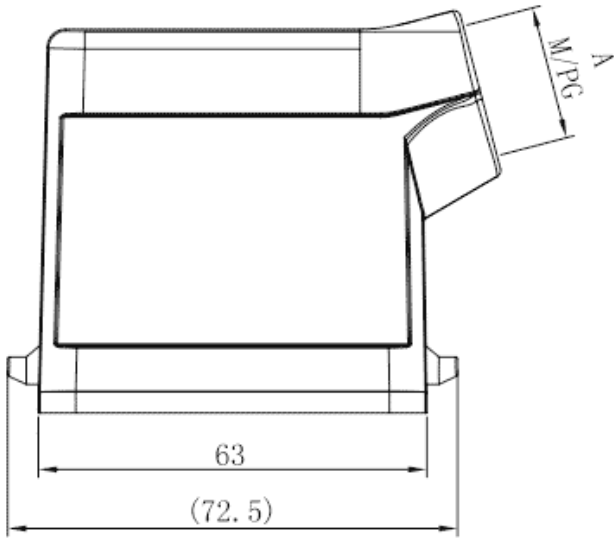

Product Type: Heavy-duty Connector Housing

Product Name:S10A-SE-2B-M20

Product Description: S10A Hoods,side entry,2 bolts,M20 thread

Product Size

Parameters

☞ SUPU ID	S10A-SE-2B-M20
☞ Protection Level	IP65
☞ Operating temperature range	-40°C~+125°C
☞ Color	Grey

☞ Thread type	M20
☞ Category	Housing
☞ Mechanical endurance	≥500

Technical data

☞ Sealing material	NBR
☞ Housing Material	Die-Cast Aluminum

Commercial data

☞ Order No	S10A-SE-2B-M20
☞ Packing unit	PCS
☞ Minimum order quantity	1