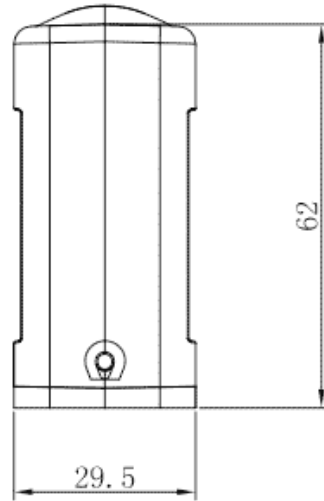

Product Type: Heavy-duty Connector Housing

Product Name:S10A-SE-2B-M20

Product Description: S10A Hoods,side entry,2 bolts,M20 thread

Product Size

Parameters

☞ SUPU ID	S10A-SE-2B-M20
☞ Protection Level	IP65
☞ Operating temperature range	-40°C~+125°C
☞ Color	Grey

☞ Thread type	M20
☞ Category	Housing
☞ Mechanical endurance	≥500

Technical data

☞ Sealing material	NBR
☞ Housing Material	Die-Cast Aluminum

Commercial data

☞ Order No	S10A-SE-2B-M20
☞ Packing unit	PCS
☞ Minimum order quantity	1