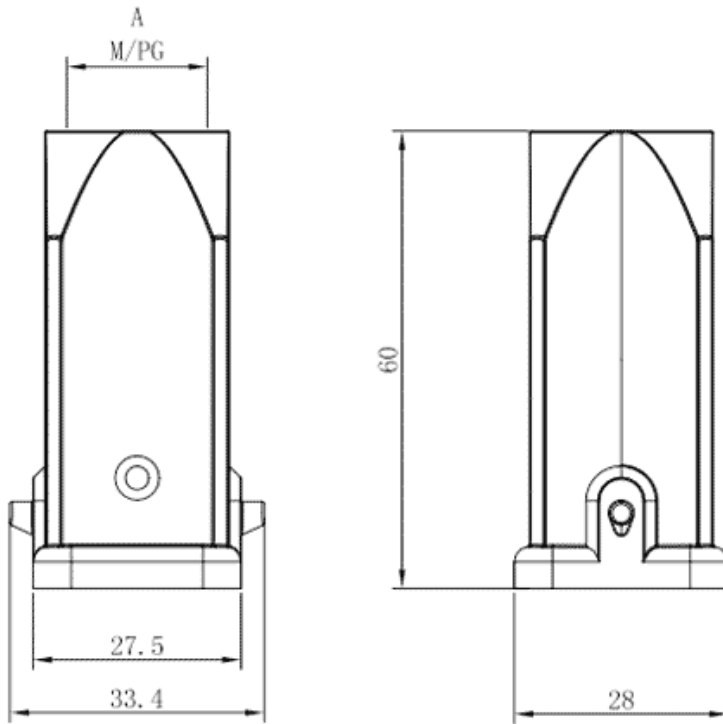

Product Type: Heavy-duty Connector Housing

Product Name:S3A-TE-2B-PG11

Product Description: S3A Hoods,top entry,2 bolts,PG11 thread

Product Size

Parameters

⌘ SUPU ID	S3A-TE-2B-PG11
⌘ Protection Level	IP65
⌘ Operating temperature range	-40°C~+125°C
⌘ Color	Grey

☞ Thread type	PG11
☞ Category	Housing
☞ Mechanical endurance	≥500

Technical data

☞ Sealing material	NBR
☞ Housing Material	Die-Cast Zinc

Commercial data

☞ Order No	S3A-TE-2B-PG11
☞ Packing unit	PCS
☞ Minimum order quantity	1