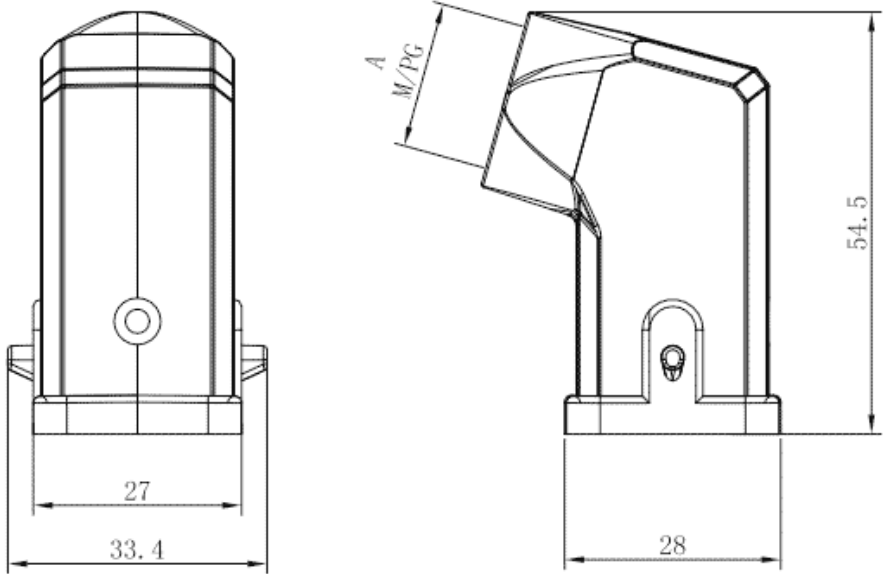

Product Type: Heavy-duty Connector Housing

**Product Name:S3A-SE-2B-M20**

Product Description: S3A Hoods,side entry,2 bolts,M20 thread

**Product Size**

**Parameters**

<p>☞ SUPU ID</p>	S3A-SE-2B-M20
<p>☞ Protection Level</p>	IP65
<p>☞ Operating temperature range</p>	-40°C~+125°C
<p>☞ Color</p>	Grey