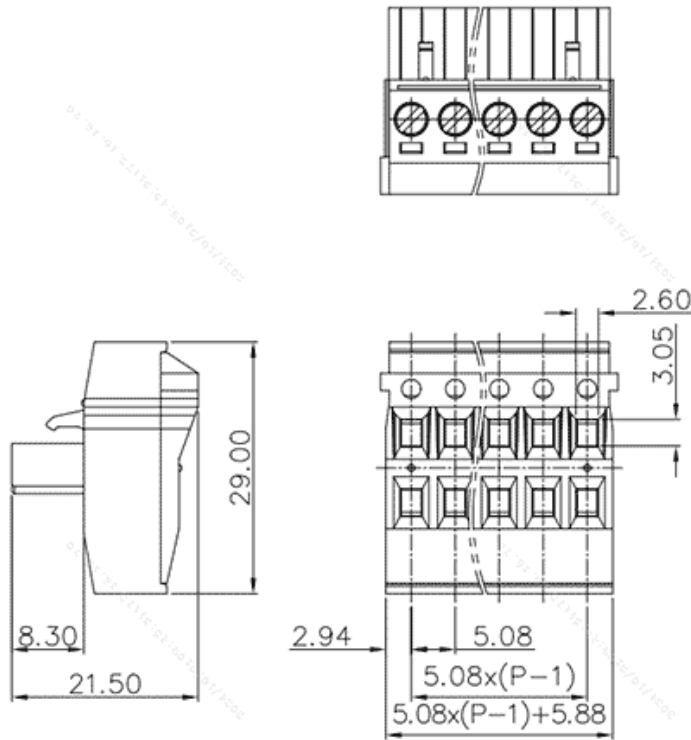

Product Type: Plug-in terminal-Plug

Product Name:MC-
DRB5.08H04C-0001

Product Description: Pitch:5.08mm Rated
Voltage : 320V Rated Current:12A Connection
method : Screw connection colour : customizable

Product Size

Parameters

<input checked="" type="checkbox"/> SUPU ID	MC-DRB5.08H04C-0001
<input checked="" type="checkbox"/> Pitch	5.08
<input checked="" type="checkbox"/> Number of connections	4
<input checked="" type="checkbox"/> Connection method	Screw connection

Technical data

<input type="checkbox"/> IEC Rated Current	12A
<input type="checkbox"/> IEC Rated Voltage	320V
<input type="checkbox"/> Overvoltage category	III/III/ II
<input type="checkbox"/> Degree of pollution	3 2 2
<input type="checkbox"/> Rated impulse voltage	4KV 4KV 4KV
<input type="checkbox"/> UL Rated Current	15A - 10A
<input type="checkbox"/> UL Rated Voltage	300V - 300V
<input type="checkbox"/> Conductor cross section rigid	0.2-2.5mm ²
<input type="checkbox"/> Conductor cross section flexible	0.2-2.5mm ²
<input type="checkbox"/> Conductor cross section flexible,with furrule	0.25-1.5mm ²
<input type="checkbox"/> Locking screw Specification	M3
<input type="checkbox"/> Locking screw torque	0.5N.m
<input type="checkbox"/> Fixed Screw Specification	-
<input type="checkbox"/> Stripping length	7-8mm
<input type="checkbox"/> Use group	B/C/D