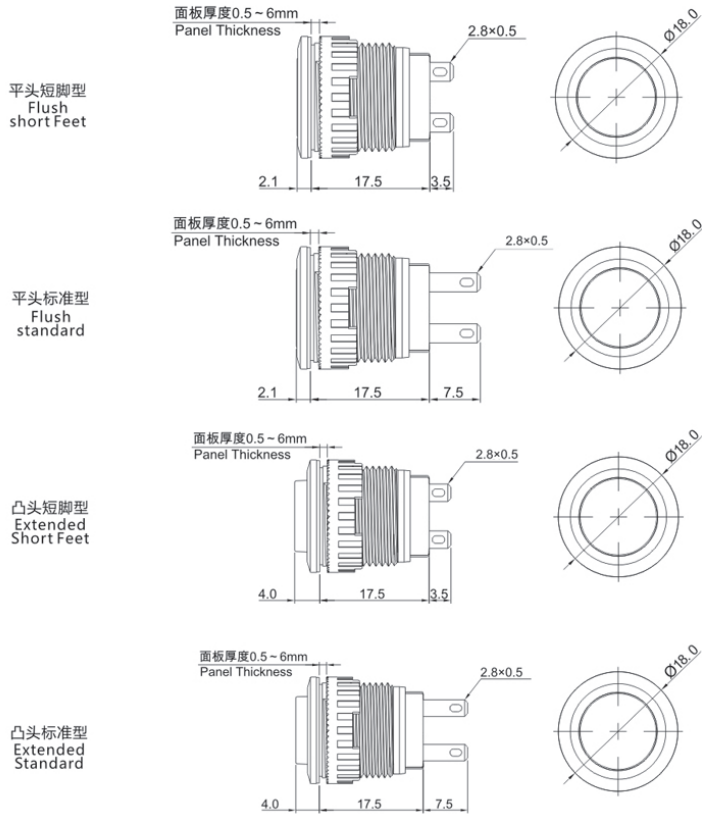

Product Type: TS6A series push-button (φ16)

Product Name: TS6A series  
push-button

Product Description: IP67

Product Size

Ningbo SUPU Electronics Co., Ltd.

Address: No. 150, Xinxing 4th Road, High-tech Industrial Development Zone,  
Cixi City, Zhejiang Province, China