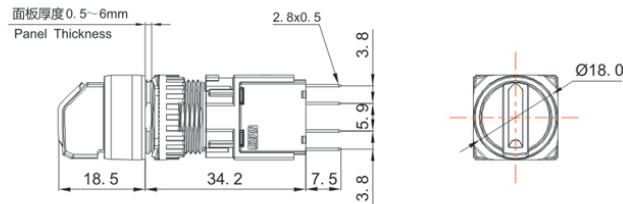

Product Type: Selector Switch (TS6 Series)

Product Name: TS6 Series

Illuminated Selector Switch

Product Description: IP65

Product Size

圆形
Round

方形
Square

长方形
Rectangular