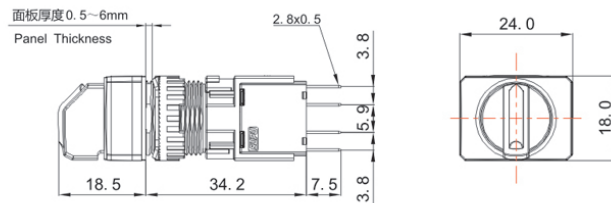

Product Type: Selector Switch (TS6 Series)

Product Name: TS6 Series

Illuminated Selector Switch

Product Description: IP65

Product Size

圆形
Round

方形
Square

长方形
Rectangular