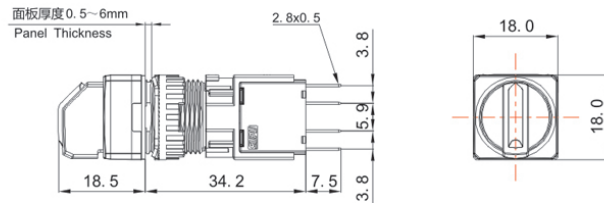

Product Type: Selector Switch (TS6 Series)

Product Name: TS6 Series

Illuminated Selector Switch

Product Description: IP65

Product Size

圆形
Round

方形
Square

长方形
Rectangular