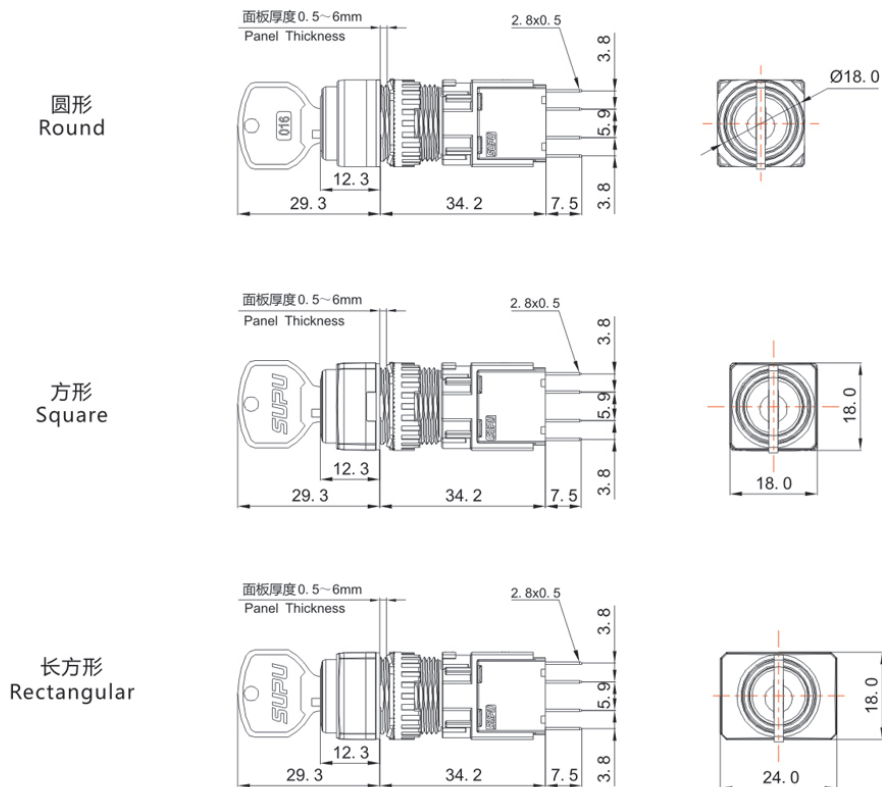

Product Type: Key Switch (TS6 Series)

Product Name: TS6 Series Key Switch

Product Description: IP65、IP67

Product Size

Ningbo SUPU Electronics Co., Ltd.

Address: No. 150, Xinxing 4th Road, High-tech Industrial Development Zone,
Cixi City, Zhejiang Province, China