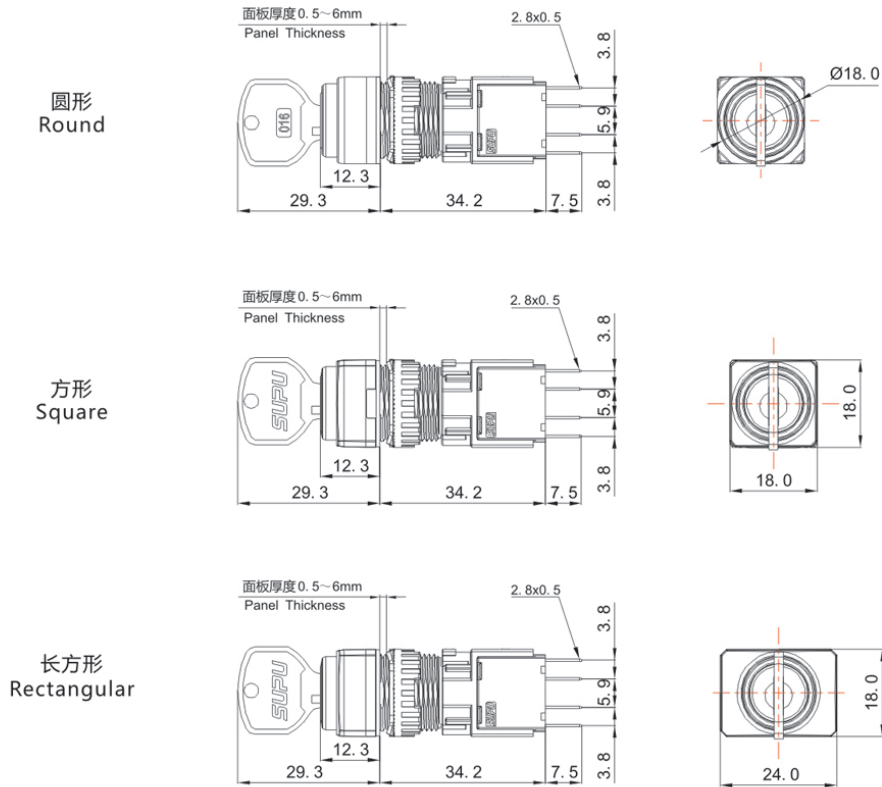

Product Type: Key Switch (TS6 Series)

Product Name: TS6 Series Key Switch

Product Description: IP65、IP67

Product Size

Ningbo SUPU Electronics Co., Ltd.

Address: No. 150, Xinxing 4th Road, High-tech Industrial Development Zone,
Cixi City, Zhejiang Province, China