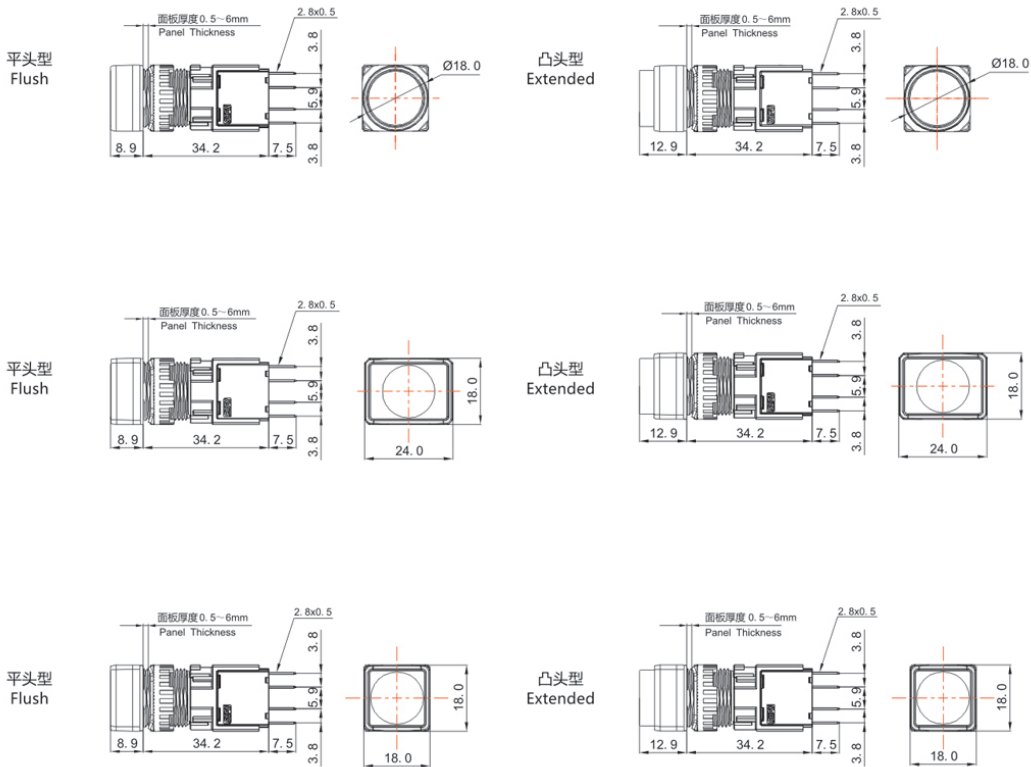

Product Type: PushButton (TS6 Series)

Product Name: TS6 Series

Illuminated PushButton

Product Description: IP65、IP67

Product Size

Ningbo SUPU Electronics Co., Ltd.

Address: No. 150, Xinxing 4th Road, High-tech Industrial Development Zone,
Cixi City, Zhejiang Province, China