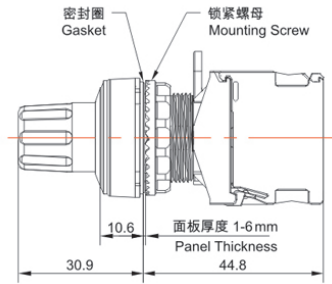

Product Type: Stop PushButton (TS2 Series)

Product Name: TS2 Series

Recessed Stop PushButton

Product Description: IP65、IP67

Product Size

纯平型
Recessed

Ningbo SUPU Electronics Co., Ltd.

Address: No. 150, Xinxing 4th Road, High-tech Industrial Development Zone,
Cixi City, Zhejiang Province, China