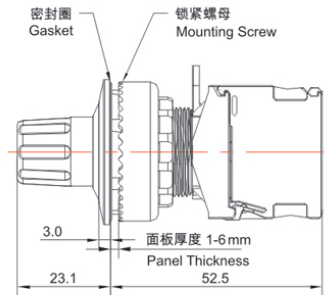

Product Type: Stop PushButton (TS2 Series)

Product Name: TS2 Series

Recessed Stop PushButton

Product Description: IP65、IP67

Product Size

纯平型
Recessed

Ningbo SUPU Electronics Co., Ltd.

Address: No. 150, Xinxing 4th Road, High-tech Industrial Development Zone,
Cixi City, Zhejiang Province, China