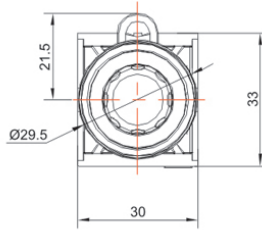

Product Type: Stop PushButton (TS2 Series)

Product Name: TS2 Series

Recessed Stop PushButton

Product Description: IP65、IP67

Product Size

纯平型
Recessed

Ningbo SUPU Electronics Co., Ltd.

Address: No. 150, Xinxing 4th Road, High-tech Industrial Development Zone,
Cixi City, Zhejiang Province, China