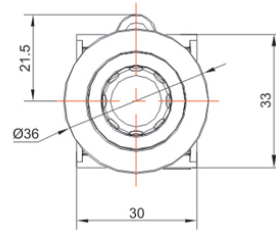

Product Type: Stop PushButton (TS2 Series)

Product Name: TS2 Series

Recessed Stop PushButton

Product Description: IP65、IP67

Product Size

纯平型
Recessed

Ningbo SUPU Electronics Co., Ltd.

Address: No. 150, Xinxing 4th Road, High-tech Industrial Development Zone,
Cixi City, Zhejiang Province, China