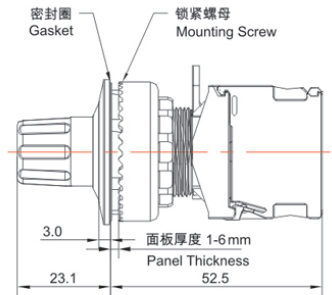

Product Type: Stop PushButton (TS2 Series)

Product Name: TS2 Series

Recessed Illuminated Stop
PushButton

Product Description: IP65、IP67

Product Size

纯平型
Recessed

Ningbo SUPU Electronics Co., Ltd.

Address: No. 150, Xinxing 4th Road, High-tech Industrial Development Zone,
Cixi City, Zhejiang Province, China