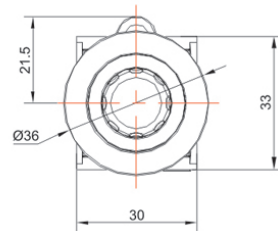

Product Type: Stop PushButton (TS2 Series)

Product Name: TS2 Series

Recessed Illuminated Stop
PushButton

Product Description: IP65、IP67

Product Size

纯平型
Recessed

Ningbo SUPU Electronics Co., Ltd.

Address: No. 150, Xinxing 4th Road, High-tech Industrial Development Zone,
Cixi City, Zhejiang Province, China