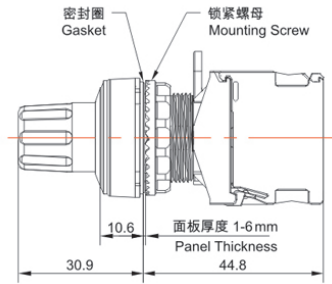

Product Type: Stop PushButton (TS2 Series)

Product Name: TS2 Series

Recessed Illuminated Stop
PushButton

Product Description: IP65、IP67

Product Size

纯平型
Recessed

Ningbo SUPU Electronics Co., Ltd.

Address: No. 150, Xinxing 4th Road, High-tech Industrial Development Zone,
Cixi City, Zhejiang Province, China