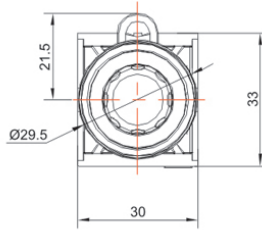

Product Type: Stop PushButton (TS2 Series)

Product Name: TS2 Series

Recessed Illuminated Stop
PushButton

Product Description: IP65、IP67

Product Size

纯平型
Recessed

Ningbo SUPU Electronics Co., Ltd.

Address: No. 150, Xinxing 4th Road, High-tech Industrial Development Zone,
Cixi City, Zhejiang Province, China