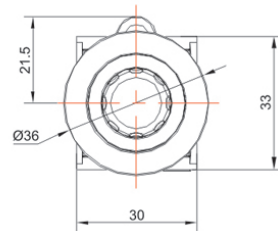

Product Type: Stop PushButton (TS2 Series)

Product Name: TS2 Series

Illuminated Stop PushButton

Product Description: IP65、IP67

Product Size

纯平型  
Recessed

Ningbo SUPU Electronics Co., Ltd.

Address: No. 150, Xinxing 4th Road, High-tech Industrial Development Zone,  
Cixi City, Zhejiang Province, China