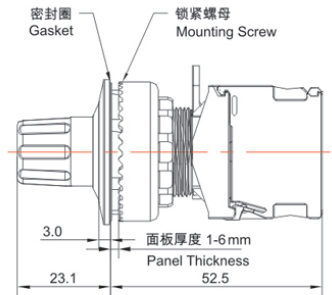

Product Type: Stop PushButton (TS2 Series)

Product Name: TS2 Series

Illuminated Stop PushButton

Product Description: IP65、IP67

Product Size

纯平型  
Recessed

Ningbo SUPU Electronics Co., Ltd.

Address: No. 150, Xinxing 4th Road, High-tech Industrial Development Zone,  
Cixi City, Zhejiang Province, China