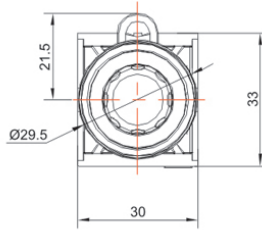

Product Type: Stop PushButton (TS2 Series)

Product Name: TS2 Series

Illuminated Stop PushButton

Product Description: IP65、IP67

Product Size

纯平型  
Recessed

Ningbo SUPU Electronics Co., Ltd.

Address: No. 150, Xinxing 4th Road, High-tech Industrial Development Zone,  
Cixi City, Zhejiang Province, China