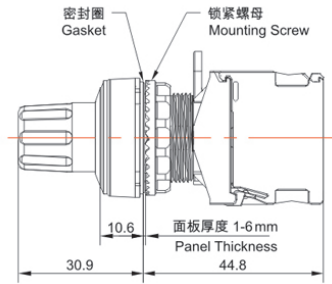

Product Type: Stop PushButton (TS2 Series)

Product Name: TS2 Series

Illuminated Stop PushButton

Product Description: IP65、IP67

Product Size

纯平型  
Recessed

Ningbo SUPU Electronics Co., Ltd.

Address: No. 150, Xinxing 4th Road, High-tech Industrial Development Zone,  
Cixi City, Zhejiang Province, China