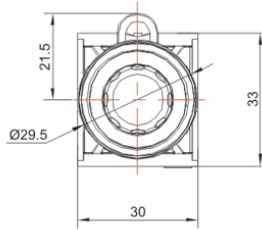

Product Type: Stop PushButton (TS2 Series)
 Product Name: TS2 Series Stop PushButton

Product Description: IP65、IP67

Product Size

纯平型
 Recessed

Ningbo SUPU Electronics Co., Ltd.

Address: No. 150, Xinxing 4th Road, High-tech Industrial Development Zone,
 Cixi City, Zhejiang Province, China