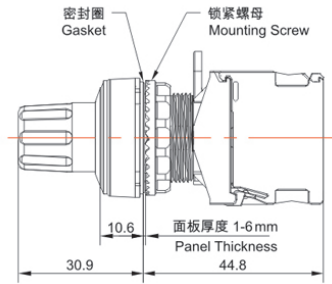

Product Type: Stop PushButton (TS2 Series)
 Product Name: TS2 Series Stop PushButton

Product Description: IP65、IP67

Product Size

纯平型
 Recessed

Ningbo SUPU Electronics Co., Ltd.

Address: No. 150, Xinxing 4th Road, High-tech Industrial Development Zone,
 Cixi City, Zhejiang Province, China