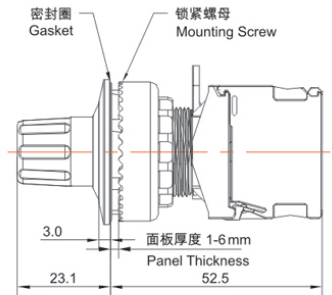

Product Type: Stop PushButton (TS2 Series)
 Product Name: TS2 Series Stop PushButton

Product Description: IP65、IP67

Product Size

纯平型
 Recessed

Ningbo SUPU Electronics Co., Ltd.

Address: No. 150, Xinxing 4th Road, High-tech Industrial Development Zone,
 Cixi City, Zhejiang Province, China