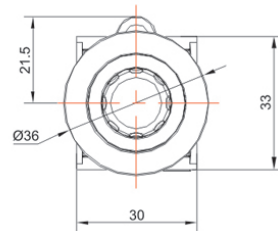

Product Type: Stop PushButton (TS2 Series)
 Product Name: TS2 Series Stop PushButton

Product Description: IP65、IP67

Product Size

纯平型
 Recessed

Ningbo SUPU Electronics Co., Ltd.

Address: No. 150, Xinxing 4th Road, High-tech Industrial Development Zone,
 Cixi City, Zhejiang Province, China