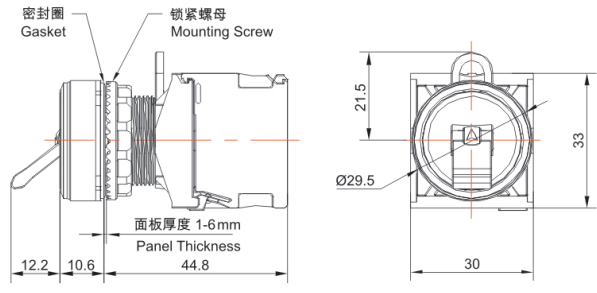

Product Type: Toggle Switch (TS2 Series)

Product Name: TS2 Series

Recessed Toggle Switch

Product Description: IP65、IP67

Product Size

纯平型
Recessed

Ningbo SUPU Electronics Co., Ltd.

Address: No. 150, Xinxing 4th Road, High-tech Industrial Development Zone,
Cixi City, Zhejiang Province, China