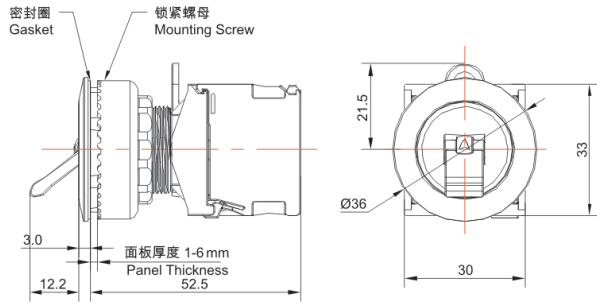

Product Type: Toggle Switch (TS2 Series)

Product Name: TS2 Series

Recessed Toggle Switch

Product Description: IP65、IP67

Product Size

纯平型
Recessed

Ningbo SUPU Electronics Co., Ltd.

Address: No. 150, Xinxing 4th Road, High-tech Industrial Development Zone,
Cixi City, Zhejiang Province, China