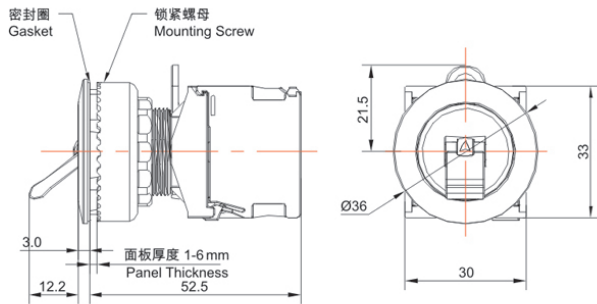

Product Type: Toggle Switch (TS2 Series)

Product Name: TS2 Series

Toggle Switch

Product Description: IP65、IP67

Product Size

纯平型
Recessed

Ningbo SUPU Electronics Co., Ltd.

Address: No. 150, Xinxing 4th Road, High-tech Industrial Development Zone,
Cixi City, Zhejiang Province, China