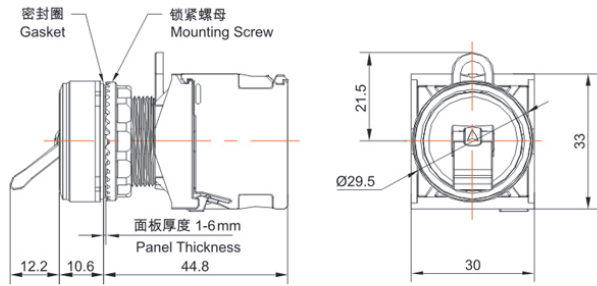

Product Type: Toggle Switch (TS2 Series)

Product Name: TS2 Series

Toggle Switch

Product Description: IP65、IP67

Product Size

纯平型
Recessed

Ningbo SUPU Electronics Co., Ltd.

Address: No. 150, Xinxing 4th Road, High-tech Industrial Development Zone,
Cixi City, Zhejiang Province, China