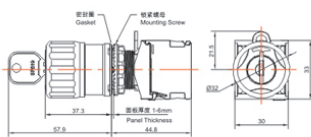

Product Type: E-Stop PushButton (TS2 Series)

Product Name: TS2 E-Stop PushButton

Product Description: IP65

Product Size

头部直径
Head Diameter
32mm

头部直径
Head Diameter
40mm

钥匙急停按钮
Key E-Stop PushButton

头部直径
Head Diameter
32mm

头部直径
Head Diameter
40mm

推拉急停按钮

Push-Pull E-Stop PushButton

头部直径
Head Diameter
40mm

头部直径
Head Diameter
40mm

带指示窗
With Windows

Ningbo SUPU Electronics Co., Ltd.

Address: No. 150, Xinxing 4th Road, High-tech Industrial Development Zone,
Cixi City, Zhejiang Province, China