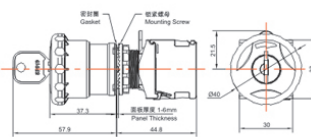

Product Type: E-Stop PushButton (TS2 Series)

Product Name: TS2 E-Stop PushButton

Product Description: IP65

Product Size

头部直径
Head Diameter
32mm

头部直径
Head Diameter
40mm

钥匙急停按钮
Key E-Stop PushButton

头部直径
Head Diameter
32mm

头部直径
Head Diameter
40mm

推拉急停按钮

Push-Pull E-Stop PushButton

头部直径
Head Diameter
40mm

头部直径
Head Diameter
40mm

带指示窗
With Windows

Ningbo SUPU Electronics Co., Ltd.

Address: No. 150, Xinxing 4th Road, High-tech Industrial Development Zone,
Cixi City, Zhejiang Province, China