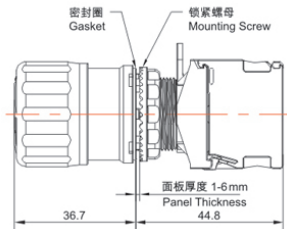

Product Type: E-Stop PushButton (TS2 Series)

Product Name: TS2 E-Stop PushButton

Product Description: IP65

Product Size

头部直径
Head Diameter
32mm

头部直径
Head Diameter
40mm

钥匙急停按钮
Key E-Stop PushButton

头部直径
Head Diameter
32mm

头部直径
Head Diameter
40mm

推拉急停按钮

Push-Pull E-Stop PushButton

头部直径
Head Diameter
40mm

头部直径
Head Diameter
40mm

带指示窗
With Windows

Ningbo SUPU Electronics Co., Ltd.

Address: No. 150, Xinxing 4th Road, High-tech Industrial Development Zone,
Cixi City, Zhejiang Province, China