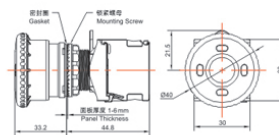

Product Type: E-Stop PushButton (TS2 Series)

Product Name: TS2 E-Stop PushButton

Product Description: IP65

Product Size

头部直径
Head Diameter
32mm

头部直径
Head Diameter
40mm

钥匙急停按钮
Key E-Stop PushButton

头部直径
Head Diameter
32mm

头部直径
Head Diameter
40mm

推拉急停按钮

Push-Pull E-Stop PushButton

头部直径
Head Diameter
40mm

头部直径
Head Diameter
40mm

带指示窗
With Windows

Ningbo SUPU Electronics Co., Ltd.

Address: No. 150, Xinxing 4th Road, High-tech Industrial Development Zone,
Cixi City, Zhejiang Province, China