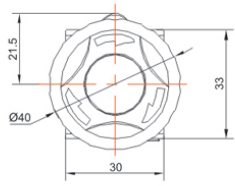

Product Type: E-Stop PushButton (TS2 Series)

Product Name: TS2 E-Stop PushButton

Product Description: IP65

Product Size

头部直径
Head Diameter
32mm

头部直径
Head Diameter
40mm

钥匙急停按钮
Key E-Stop PushButton

头部直径
Head Diameter
32mm

头部直径
Head Diameter
40mm

推拉急停按钮

Push-Pull E-Stop PushButton

头部直径
Head Diameter
40mm

头部直径
Head Diameter
40mm

带指示窗
With Windows

Ningbo SUPU Electronics Co., Ltd.

Address: No. 150, Xinxing 4th Road, High-tech Industrial Development Zone,
Cixi City, Zhejiang Province, China