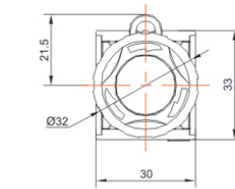

Product Type: E-Stop PushButton (TS2 Series)

Product Name: TS2 E-Stop PushButton

Product Description: IP65

Product Size

头部直径
Head Diameter
32mm

头部直径
Head Diameter
40mm

钥匙急停按钮
Key E-Stop PushButton

头部直径
Head Diameter
32mm

头部直径
Head Diameter
40mm

推拉急停按钮

Push-Pull E-Stop PushButton

头部直径
Head Diameter
40mm

头部直径
Head Diameter
40mm

带指示窗
With Windows

Ningbo SUPU Electronics Co., Ltd.

Address: No. 150, Xinxing 4th Road, High-tech Industrial Development Zone,
Cixi City, Zhejiang Province, China