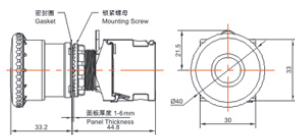

Product Type: E-Stop PushButton (TS2 Series)

Product Name: TS2 E-Stop PushButton

Product Description: IP65

Product Size

头部直径
Head Diameter
32mm

头部直径
Head Diameter
40mm

钥匙急停按钮
Key E-Stop PushButton

头部直径
Head Diameter
32mm

头部直径
Head Diameter
40mm

推拉急停按钮

Push-Pull E-Stop PushButton

头部直径
Head Diameter
40mm

头部直径
Head Diameter
40mm

带指示窗
With Windows

Ningbo SUPU Electronics Co., Ltd.

Address: No. 150, Xinxing 4th Road, High-tech Industrial Development Zone,
Cixi City, Zhejiang Province, China