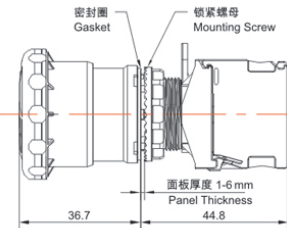

Product Type: E-Stop PushButton (TS2 Series)

Product Name: TS2 E-Stop PushButton

Product Description: IP65

Product Size

头部直径
Head Diameter
32mm

头部直径
Head Diameter
40mm

钥匙急停按钮
Key E-Stop PushButton

头部直径
Head Diameter
32mm

头部直径
Head Diameter
40mm

推拉急停按钮

Push-Pull E-Stop PushButton

头部直径
Head Diameter
40mm

头部直径
Head Diameter
40mm

带指示窗
With Windows

Ningbo SUPU Electronics Co., Ltd.

Address: No. 150, Xinxing 4th Road, High-tech Industrial Development Zone,
Cixi City, Zhejiang Province, China