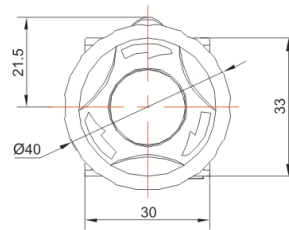

Product Type: E-Stop PushButton (TS2 Series)

Product Name: TS2 Illuminated E-Stop PushButton

Product Description: IP65、IP67

Product Size

头部直径
Head Diameter
32mm

头部直径
Head Diameter
40mm

Ningbo SUPU Electronics Co., Ltd.