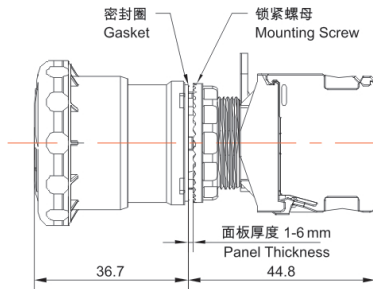

Product Type: E-Stop PushButton (TS2 Series)

Product Name: TS2 Illuminated E-Stop PushButton

Product Description: IP65、IP67

Product Size

头部直径
Head Diameter
32mm

头部直径
Head Diameter
40mm

Ningbo SUPU Electronics Co., Ltd.