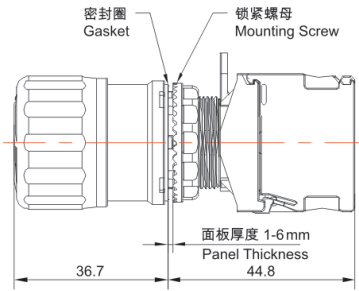

Product Type: E-Stop PushButton (TS2 Series)

Product Name: TS2 Illuminated E-Stop PushButton

Product Description: IP65、IP67

Product Size

头部直径
Head Diameter
32mm

头部直径
Head Diameter
40mm

Ningbo SUPU Electronics Co., Ltd.