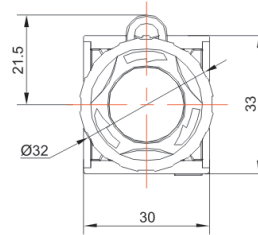

Product Type: E-Stop PushButton (TS2 Series)

Product Name: TS2 Illuminated E-Stop PushButton

Product Description: IP65、IP67

Product Size

头部直径
Head Diameter
32mm

头部直径
Head Diameter
40mm

Ningbo SUPU Electronics Co., Ltd.